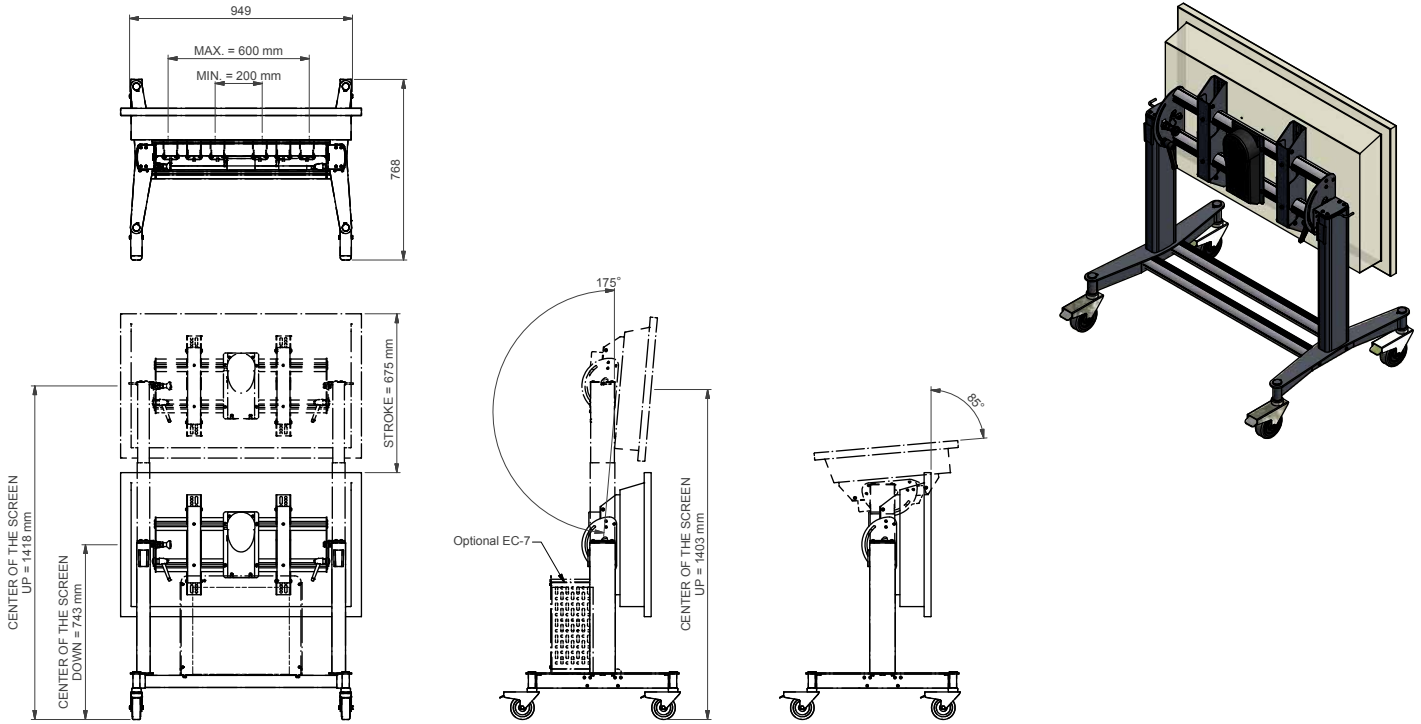

**Audipack®**

*It's great to have solutions...*

**FACT SHEET**

**FSW-Touch4055**

**Electric height adjustable touch table for  
40 up to 55 inch (touch) screens**

The FSW-Touch is an in height adjustable touch table, suitable for presentations with touch screens from 40-55 inch.

The electric height adjustment and angular adjustment allows the user to adjust the screen position in every desired position.

- ▲ **Quick height adjustment**
- ▲ **Easy manual angle adjustment**
- ▲ **Wide mounting range**

### Technical specifications

Height adjustment	675 mm.
Presentation height	745-1418 mm (centre screen)
Manual angle adjustment:	-5 - +95 degrees
Power supply:	230 VAC 50-60 Hz
Max. load	60 Kg.
Max. screen size	40-55 inch
Mounting interface	200x200, 300x300, 400x400, 600x400