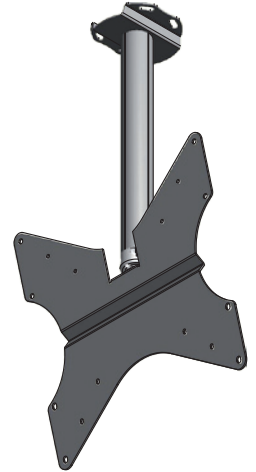

**VESA 200, 300 and 400 ceiling mount,
length 500 mm**

VESA 200, 300 and 400 ceiling mount with pivot,
length 500 mm.

An elegant solution for installing flat panels with VESA 200,
300 and 400 to the ceiling.

The minimalistic designed ceiling mount hides all needed
cables through the tube. With the new ball-joint the screen
is easy to aim towards the viewer.

- ▲ **A minimalistic design**
- ▲ **Excellent cable management**
- ▲ **Available in several lengths**

Audipack®

It's great to have solutions...

FACT SHEET

CMV4-0500G

Technical specifications

Angle adjustment	32,5 degrees
Mounting interface	VESA 200, 300 and 400
Length in mm	500
Max. load	30 Kg
Colour	Grey RAL 9006

Optional

- Equipment cabinet
- Camera support
- Extension tubes
- Ceiling mount with 90 degrees angle adjustment