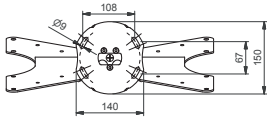

**VESA 200, 300 and 400 ceiling mount,
length 500 mm**

VESA 200, 300 and 400 ceiling mount with pivot,
length 500 mm.

An elegant solution for installing flat panels with VESA 200,
300 and 400 to the ceiling.

The minimalistic designed ceiling mount hides all needed
cables through the tube. With the new ball-joint the screen
is easy to aim towards the viewer.

- ▲ **A minimalistic design**
- ▲ **Excellent cable management**
- ▲ **Available in several lengths**

Audipack®

It's great to have solutions...

FACT SHEET

CMV4-0500G

Technical specifications

Angle adjustment	32,5 degrees
Mounting interface	VESA 200, 300 and 400
Length in mm	500
Max. load	30 Kg
Colour	Grey RAL 9006