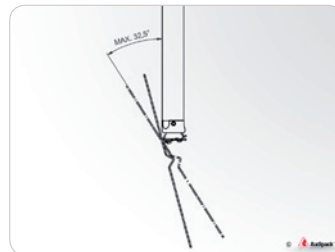

**VESA 200, 300 and 400 ceiling mount,
length 500 mm**

VESA 200, 300 and 400 ceiling mount with pivot,
length 500 mm.

An elegant solution for installing flat panels with VESA 200,
300 and 400 to the ceiling.

The minimalistic designed ceiling mount hides all needed
cables through the tube. With the new ball-joint the screen
is easy to aim towards the viewer.

- ▲ **A minimalistic design**
- ▲ **Excellent cable management**
- ▲ **Available in several lengths**

Audipack®

It's great to have solutions...

FACT SHEET

CMV4-0500G

Technical specifications

Angle adjustment	32,5 degrees
Mounting interface	VESA 200, 300 and 400
Length in mm	500
Max. load	30 Kg
Colour	Grey RAL 9006