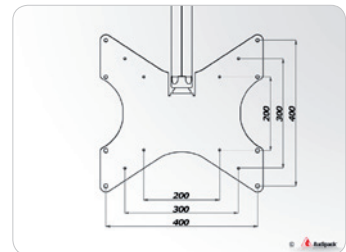

**VESA 200, 300 and 400 ceiling mount,
length 500 mm**

VESA 200, 300 and 400 ceiling mount with pivot,
length 500 mm.

An elegant solution for installing flat panels with VESA 200,
300 and 400 to the ceiling.

The minimalistic designed ceiling mount hides all needed
cables through the tube. With the new ball-joint the screen
is easy to aim towards the viewer.

- ▲ **A minimalistic design**
- ▲ **Excellent cable management**
- ▲ **Available in several lengths**

Audipack®

It's great to have solutions...

FACT SHEET

CMV4-0500G

Technical specifications

Angle adjustment	32,5 degrees
Mounting interface	VESA 200, 300 and 400
Length in mm	500
Max. load	30 Kg
Colour	Grey RAL 9006