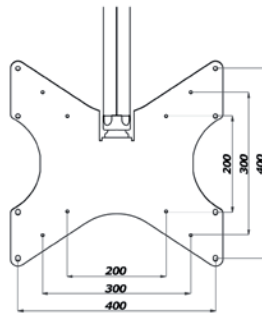

**VESA 200, 300 and 400 ceiling mount,
length 500 mm**

VESA 200, 300 and 400 ceiling mount with pivot,
length 500 mm.

An elegant solution for installing flat panels with VESA 200,
300 and 400 to the ceiling.

The minimalistic designed ceiling mount hides all needed
cables through the tube. With the new ball-joint the screen
is easy to aim towards the viewer.

- ▲ **A minimalistic design**
- ▲ **Excellent cable management**
- ▲ **Available in several lengths**

Audipack®

It's great to have solutions...

FACT SHEET

CMV4-0500G

Technical specifications

Angle adjustment	32,5 degrees
Mounting interface	VESA 200, 300 and 400
Length in mm	500
Max. load	30 Kg
Colour	Grey RAL 9006