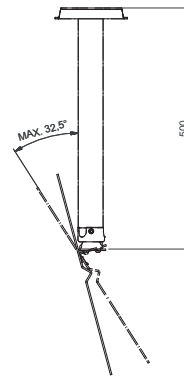

**VESA 200, 300 and 400 ceiling mount,
length 500 mm**

VESA 200, 300 and 400 ceiling mount with pivot,
length 500 mm.

An elegant solution for installing flat panels with VESA 200,
300 and 400 to the ceiling.

The minimalistic designed ceiling mount hides all needed
cables through the tube. With the new ball-joint the screen
is easy to aim towards the viewer.

- ▲ **A minimalistic design**
- ▲ **Excellent cable management**
- ▲ **Available in several lengths**

Audipack®

It's great to have solutions...

FACT SHEET

CMV4-0500G

Technical specifications

Angle adjustment	32,5 degrees
Mounting interface	VESA 200, 300 and 400
Length in mm	500
Max. load	30 Kg
Colour	Grey RAL 9006