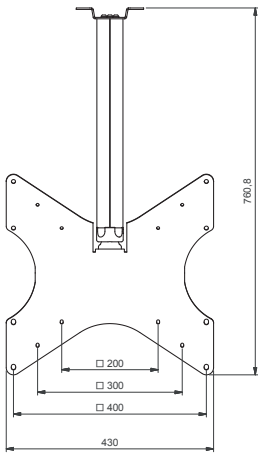

**VESA 200, 300 and 400 ceiling mount,
length 500 mm**

VESA 200, 300 and 400 ceiling mount with pivot,
length 500 mm.

An elegant solution for installing flat panels with VESA 200,
300 and 400 to the ceiling.

The minimalistic designed ceiling mount hides all needed
cables through the tube. With the new ball-joint the screen
is easy to aim towards the viewer.

- ▲ **A minimalistic design**
- ▲ **Excellent cable management**
- ▲ **Available in several lengths**

Audipack®

It's great to have solutions...

FACT SHEET

CMV4-0500G

Technical specifications

Angle adjustment	32,5 degrees
Mounting interface	VESA 200, 300 and 400
Length in mm	500
Max. load	30 Kg
Colour	Grey RAL 9006