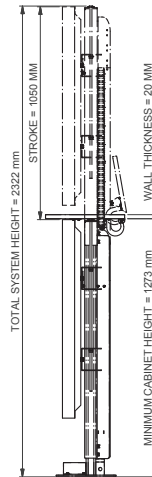

Audipack®

It's great to have solutions...

FACT SHEET

FPL-7072E

Telescopic lift system for a 70 inch flat panel.

Slim telescopic lift system suitable for bringing a flat panel into viewing position. With a simple press on a button the lift silently raises from the furniture. Standard supplied with mounting materials.

The universal flat panel mount is adjustable in height along the columns and provides an easy and simple flat panel installation.

- ▲ **For screens up to 72 inch**
- ▲ **Extra rigid, suited for touch screens**
- ▲ **Incl mounting material for the hinged cabinet panel**
- ▲ **Easy installation**

Audipack®

It's great to have solutions...

FACT SHEET

FPL-7072E

Technical specifications

Max. screen size	72 inch
Max. load	80 Kg
Dimensions in mm	W 400 x D 295 x H 1265-2315
Stroke in mm	1050 mm
Presentation height in mm	1815 (centre screen)
Max. mounting interface	VESA 400x200, 400x400, 600x200, 600x400
Power supply	230 VAC 50-60 Hz/24 VDC