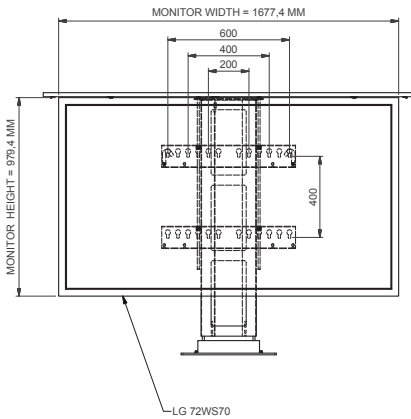

The universal flat panel mount is adjustable in height along the columns and provides an easy and simple flat panel installation.

- ▲ **For screens up to 72 inch**
- ▲ **Extra rigid, suited for touch screens**
- ▲ **Incl mounting material for the hinged cabinet panel**
- ▲ **Easy installation**

Audipack®

It's great to have solutions...

FACT SHEET

FPL-7072E

Technical specifications

Max. screen size	72 inch
Max. load	80 Kg
Dimensions in mm	W 400 x D 295 x H 1265-2315
Stroke in mm	1050 mm
Presentation height in mm	1815 (centre screen)
Max. mounting interface	VESA 400x200, 400x400, 600x200, 600x400
Power supply	230 VAC 50-60 Hz/24 VDC