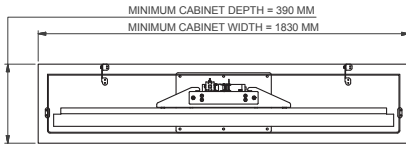

The universal flat panel mount is adjustable in height along the columns and provides an easy and simple flat panel installation.

- ▲ **For screens up to 72 inch**
- ▲ **Extra rigid, suited for touch screens**
- ▲ **Incl mounting material for the hinged cabinet panel**
- ▲ **Easy installation**

Audipack®

It's great to have solutions...

FACT SHEET

FPL-7072E

Technical specifications

Max. screen size	72 inch
Max. load	80 Kg
Dimensions in mm	W 400 x D 295 x H 1265-2315
Stroke in mm	1050 mm
Presentation height in mm	1815 (centre screen)
Max. mounting interface	VESA 400x200, 400x400, 600x200, 600x400
Power supply	230 VAC 50-60 Hz/24 VDC