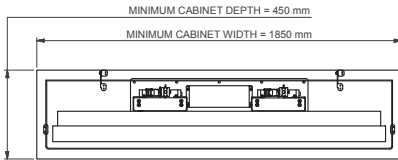

Hinges and mounting material for the cabinet top are supplied with the lift.

- ▲ **For screens up to 72 inch**
- ▲ **Extra rigid, suited for touch screens**
- ▲ **Double column lift system**
- ▲ **Easy installation**

Audipack®

It's great to have solutions...

FACT SHEET

FPL-70E

Samsung SyncMaster 700TSn

Technical specifications

Max. screen size	72 inch
Max. load	150 Kg
Dimensions in mm	W 900 x D 295 x H 1265-2315
Stroke in mm	1050 mm
Presentation height in mm	1815 (centre screen)
Max. mounting interface	VESA 400x400, 400x800
Power supply	230 VAC 50-60 Hz/24 VDC