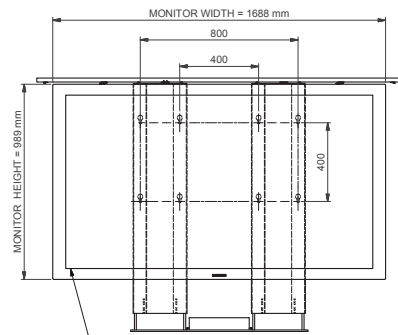

Hinges and mounting material for the cabinet top are supplied with the lift.

- ▲ **For screens up to 72 inch**
- ▲ **Extra rigid, suited for touch screens**
- ▲ **Double column lift system**
- ▲ **Easy installation**

Audipack®

It's great to have solutions...

FACT SHEET

FPL-70E

Samsung SyncMaster 700TSn

Technical specifications

Max. screen size	72 inch
Max. load	150 Kg
Dimensions in mm	W 900 x D 295 x H 1265-2315
Stroke in mm	1050 mm
Presentation height in mm	1815 (centre screen)
Max. mounting interface	VESA 400x400, 400x800
Power supply	230 VAC 50-60 Hz/24 VDC