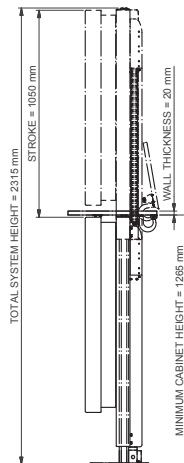

Hinges and mounting material for the cabinet top are supplied with the lift.

- ▲ **For screens up to 72 inch**
- ▲ **Extra rigid, suited for touch screens**
- ▲ **Double column lift system**
- ▲ **Easy installation**

Audipack®

It's great to have solutions...

FACT SHEET

FPL-70E

Samsung SyncMaster 700TSn

Technical specifications

Max. screen size	72 inch
Max. load	150 Kg
Dimensions in mm	W 900 x D 295 x H 1265-2315
Stroke in mm	1050 mm
Presentation height in mm	1815 (centre screen)
Max. mounting interface	VESA 400x400, 400x800
Power supply	230 VAC 50-60 Hz/24 VDC

Optional

- Mounting cams for VESA mounting (required for installation)
- Potential free contact PCB with IR remote control - 260218
- Potential free contact PCB with RF remote control - 260219