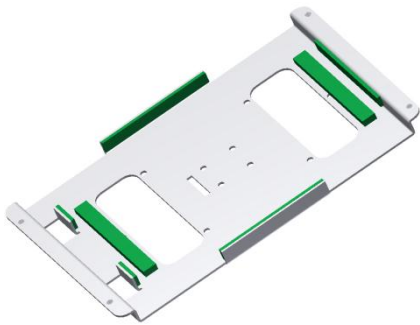

TC-IPAD

Tablet cabinet

1.

Remove the front from the iPad casing.

2.

Insert the rubber element in the casing as shown

3.

Insert the tablet in the casing, beware of inserting the docking cable first

4.

The docking cable can be run through the square cut out of 30x5 mm

5.

Install the casing to the wall or floor stand.

4.

Close up with the front and tighten the M5 nuts carefully.

Audipack's general conditions of sales and delivery apply to all of Audipack's deliveries. These conditions can be downloaded from Audipack's website, www.audipack.com, or will be sent by post on request.