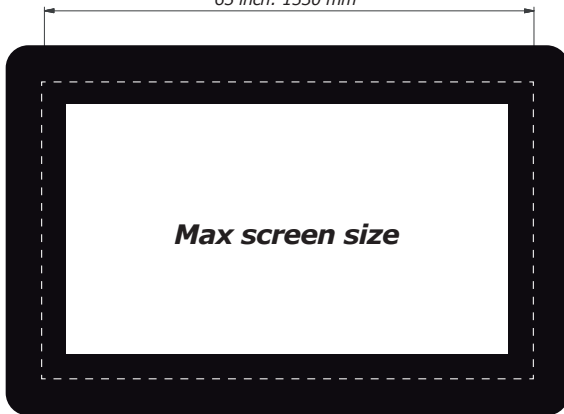

The light weight housing is standard equipped with a toughened glass front secured by two hidden locks.

Available for any brand, type of screen, from 32 up to 65 inch screens in portrait and landscape orientation.

FSMT Slim-Line

Option: P2691 (WALL BRACKET)

Max. Monitor Depth = 75 mm

Max screen width

- 32 inch: 800 mm
- 40 inch: 990 mm
- 42 inch: 1035 mm
- 46 inch: 1120 mm
- 47 inch: 1120 mm
- 50 inch: 1210 mm
- 52 inch: 1260 mm
- 55 inch: 1320 mm
- 60 inch: 1435 mm
- 65 inch: 1530 mm

Max screen width

- 32 inch: 500 mm
- 40 inch: 600 mm
- 42 inch: 625 mm
- 46 inch: 675 mm
- 47 inch: 675 mm
- 50 inch: 725 mm
- 52 inch: 755 mm
- 55 inch: 785 mm
- 60 inch: 855 mm
- 65 inch: 905 mm

Max screen size

Max screen height

- 32 inch: 500 mm
- 40 inch: 600 mm
- 42 inch: 625 mm
- 46 inch: 675 mm
- 47 inch: 675 mm
- 50 inch: 725 mm
- 52 inch: 755 mm
- 55 inch: 785 mm
- 60 inch: 855 mm
- 65 inch: 905 mm

Max screen size