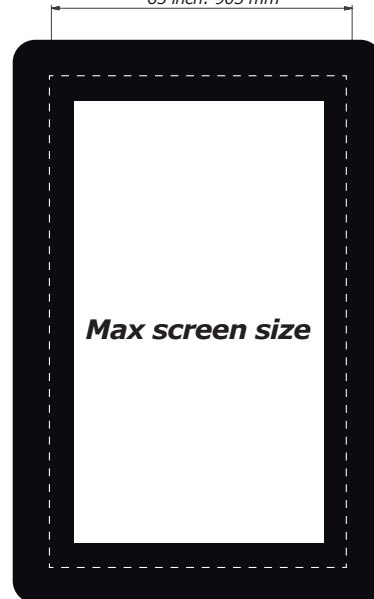

The light weight housing is standard equipped with a toughened glass front secured by two hidden locks.

Available for any brand, type of screen, from 32 up to 65 inch screens in portrait and landscape orientation.

FSMT Slim-Line

Option: P2691 (WALL BRACKET)

Max. Monitor Depth = 75 mm

Max screen width

- 32 inch: 800 mm
- 40 inch: 990 mm
- 42 inch: 1035 mm
- 46 inch: 1120 mm
- 47 inch: 1120 mm
- 50 inch: 1210 mm
- 52 inch: 1260 mm
- 55 inch: 1320 mm
- 60 inch: 1435 mm
- 65 inch: 1530 mm

Max screen width

- 32 inch: 500 mm
- 40 inch: 600 mm
- 42 inch: 625 mm
- 46 inch: 675 mm
- 47 inch: 675 mm
- 50 inch: 725 mm
- 52 inch: 755 mm
- 55 inch: 785 mm
- 60 inch: 855 mm
- 65 inch: 905 mm

Max screen size

Max screen height

- 32 inch: 500 mm
- 40 inch: 600 mm
- 42 inch: 625 mm
- 46 inch: 675 mm
- 47 inch: 675 mm
- 50 inch: 725 mm
- 52 inch: 755 mm
- 55 inch: 785 mm
- 60 inch: 855 mm
- 65 inch: 905 mm

Max screen size