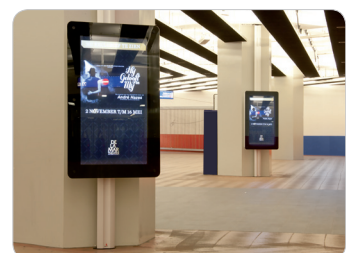

The perfect theft delay and ultra slim indoor housing for 32 up to 65 inch screens.

The Slim-Line theft delay housing is specially designed to protect and brand your installed flat panel in public places. The unique and modern design allows installation in almost any environment.

The light weight housing is standard equipped with a toughened glass front secured by two hidden locks.

Available for any brand, type of screen, from 32 up to 65 inch screens in portrait and landscape orientation.

- ▲ **Theft delay indoor housings**
- ▲ **Slim-line, ultra slim indoor housings**
- ▲ **Toughened glass front**
- ▲ **Easy installation**
- ▲ **IP 30**