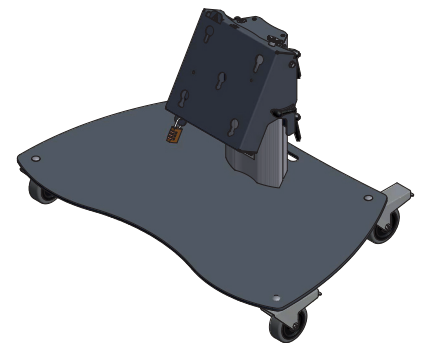

**Low "monitoring" floorstand on wheels for panels up to 60 Kg.**

Free standing floor stand suitable for flat screens. This low version floor stand is specially designed for floor monitoring purposes. The standard height of the floor stand is 590 mm.

The floor stand is supplied with high quality swivel/break wheels.

The flat screen can be landscape mounted and inclined to approx. 60 degrees for an optimum visibility with a low presentation height.

- ▲ **High quality swivel/break wheels**
- ▲ **Ideal suited for floor monitoring purposes**
- ▲ **Audipack flat panel Lock-n-Secure mounting system**
- ▲ **Suitable for all brands of flat screens**

## Technical specifications

|                    |   |
|--------------------|---|
| Dimensions         | W 900 x D 560 x H 599                                     |
| Max. screen size   | 55 inch   |
| Max. load          | 60 Kg   |
| Angle adjustment   | 30° up to 60°   |
| Mounting interface | L&S5  |
| Colour             | Floor plate: Black RAL 9005<br>Column: anodised aluminium |
| Weight             | 30 Kg   |
| Screen orientation | Landscape   |