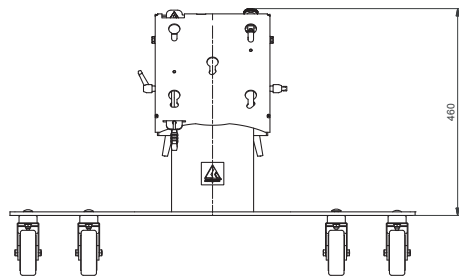

**Low "monitoring" floorstand on wheels for panels up to 60 Kg.**

Free standing floor stand suitable for flat screens. This low version floor stand is specially designed for floor monitoring purposes. The standard height of the floor stand is 590 mm.

The floor stand is supplied with high quality swivel/break wheels.

The flat screen can be landscape mounted and inclined to approx. 60 degrees for an optimum visibility with a low presentation height.

- ▲ **High quality swivel/break wheels**
- ▲ **Ideal suited for floor monitoring purposes**
- ▲ **Audipack flat panel Lock-n-Secure mounting system**
- ▲ **Suitable for all brands of flat screens**

## Technical specifications

|                    |   |
|--------------------|---|
| Dimensions         | W 900 x D 560 x H 599                                     |
| Max. screen size   | 55 inch   |
| Max. load          | 60 Kg   |
| Angle adjustment   | 30° up to 60°   |
| Mounting interface | L&S5  |
| Colour             | Floor plate: Black RAL 9005<br>Column: anodised aluminium |
| Weight             | 30 Kg   |
| Screen orientation | Landscape   |