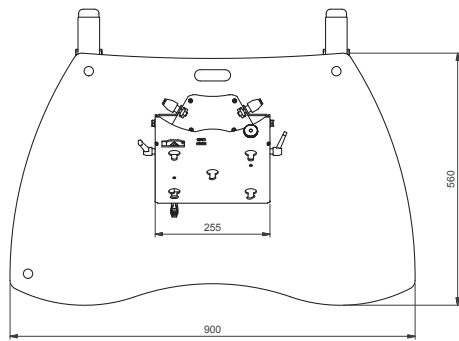

**Low "monitoring" floorstand on wheels for panels up to 60 Kg.**

Free standing floor stand suitable for flat screens. This low version floor stand is specially designed for floor monitoring purposes. The standard height of the floor stand is 590 mm.

The floor stand is supplied with high quality swivel/break wheels.

The flat screen can be landscape mounted and inclined to approx. 60 degrees for an optimum visibility with a low presentation height.

- ▲ **High quality swivel/break wheels**
- ▲ **Ideal suited for floor monitoring purposes**
- ▲ **Audipack flat panel Lock-n-Secure mounting system**
- ▲ **Suitable for all brands of flat screens**

## Technical specifications

|                    |   |
|--------------------|---|
| Dimensions         | W 900 x D 560 x H 599                                     |
| Max. screen size   | 55 inch   |
| Max. load          | 60 Kg   |
| Angle adjustment   | 30° up to 60°   |
| Mounting interface | L&S5  |
| Colour             | Floor plate: Black RAL 9005<br>Column: anodised aluminium |
| Weight             | 30 Kg   |
| Screen orientation | Landscape   |