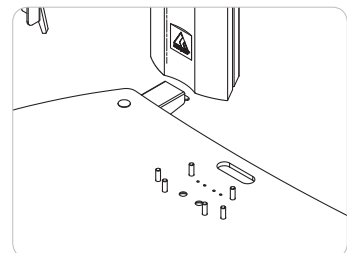

**Low "monitoring" floorstand on wheels for panels up to 60 Kg.**

Free standing floor stand suitable for flat screens. This low version floor stand is specially designed for floor monitoring purposes. The standard height of the floor stand is 590 mm.

The floor stand is supplied with high quality swivel/break wheels.

The flat screen can be landscape mounted and inclined to approx. 60 degrees for an optimum visibility with a low presentation height.

- ▲ **High quality swivel/break wheels**
- ▲ **Ideal suited for floor monitoring purposes**
- ▲ **Audipack flat panel Lock-n-Secure mounting system**
- ▲ **Suitable for all brands of flat screens**

## Technical specifications

|                    |   |
|--------------------|---|
| Dimensions         | W 900 x D 560 x H 599                                     |
| Max. screen size   | 55 inch   |
| Max. load          | 60 Kg   |
| Angle adjustment   | 30° up to 60°   |
| Mounting interface | L&S5  |
| Colour             | Floor plate: Black RAL 9005<br>Column: anodised aluminium |
| Weight             | 30 Kg   |
| Screen orientation | Landscape   |