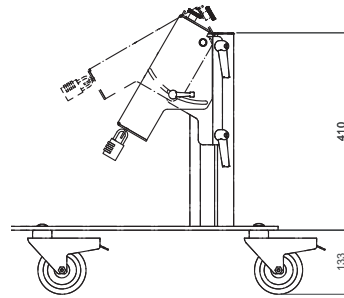

**Low "monitoring" floorstand on wheels for panels up to 60 Kg.**

Free standing floor stand suitable for flat screens. This low version floor stand is specially designed for floor monitoring purposes. The standard height of the floor stand is 590 mm.

The floor stand is supplied with high quality swivel/break wheels.

The flat screen can be landscape mounted and inclined to approx. 60 degrees for an optimum visibility with a low presentation height.

- ▲ **High quality swivel/break wheels**
- ▲ **Ideal suited for floor monitoring purposes**
- ▲ **Audipack flat panel Lock-n-Secure mounting system**
- ▲ **Suitable for all brands of flat screens**

## Technical specifications

|                    |   |
|--------------------|---|
| Dimensions         | W 900 x D 560 x H 599                                     |
| Max. screen size   | 55 inch   |
| Max. load          | 60 Kg   |
| Angle adjustment   | 30° up to 60°   |
| Mounting interface | L&S5  |
| Colour             | Floor plate: Black RAL 9005<br>Column: anodised aluminium |
| Weight             | 30 Kg   |
| Screen orientation | Landscape   |