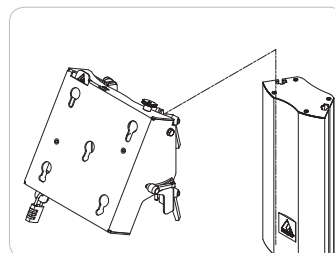

**Low "monitoring" floorstand on wheels for panels up to 60 Kg.**

Free standing floor stand suitable for flat screens. This low version floor stand is specially designed for floor monitoring purposes. The standard height of the floor stand is 590 mm.

The floor stand is supplied with high quality swivel/break wheels.

The flat screen can be landscape mounted and inclined to approx. 60 degrees for an optimum visibility with a low presentation height.

- ▲ **High quality swivel/break wheels**
- ▲ **Ideal suited for floor monitoring purposes**
- ▲ **Audipack flat panel Lock-n-Secure mounting system**
- ▲ **Suitable for all brands of flat screens**

## Technical specifications

|                    |   |
|--------------------|---|
| Dimensions         | W 900 x D 560 x H 599                                     |
| Max. screen size   | 55 inch   |
| Max. load          | 60 Kg   |
| Angle adjustment   | 30° up to 60°   |
| Mounting interface | L&S5  |
| Colour             | Floor plate: Black RAL 9005<br>Column: anodised aluminium |
| Weight             | 30 Kg   |
| Screen orientation | Landscape   |