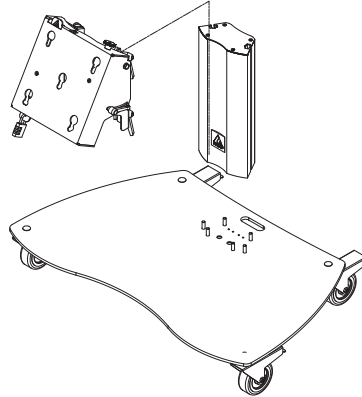

**Low "monitoring" floorstand on wheels for panels up to 60 Kg.**

Free standing floor stand suitable for flat screens. This low version floor stand is specially designed for floor monitoring purposes. The standard height of the floor stand is 590 mm.

The floor stand is supplied with high quality swivel/break wheels.

The flat screen can be landscape mounted and inclined to approx. 60 degrees for an optimum visibility with a low presentation height.

- ▲ **High quality swivel/break wheels**
- ▲ **Ideal suited for floor monitoring purposes**
- ▲ **Audipack flat panel Lock-n-Secure mounting system**
- ▲ **Suitable for all brands of flat screens**

## Technical specifications

|                    |   |
|--------------------|---|
| Dimensions         | W 900 x D 560 x H 599                                     |
| Max. screen size   | 55 inch   |
| Max. load          | 60 Kg   |
| Angle adjustment   | 30° up to 60°   |
| Mounting interface | L&S5  |
| Colour             | Floor plate: Black RAL 9005<br>Column: anodised aluminium |
| Weight             | 30 Kg   |
| Screen orientation | Landscape   |