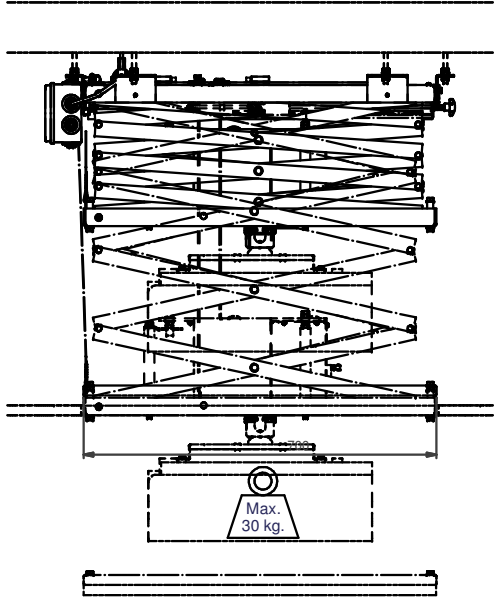

Depending on projector Height

NOTE: Max. Equipment within Ø900mm

NOTE: All dimensions are ±... in mm and subject to change

© COPYRIGHT AUDIPACK
 This print and the information shown thereon, is the property of AUDIPACK.
 It may not be delivered to others nor reproduced for general circulation without the written consent of the AUDIPACK engineering department.