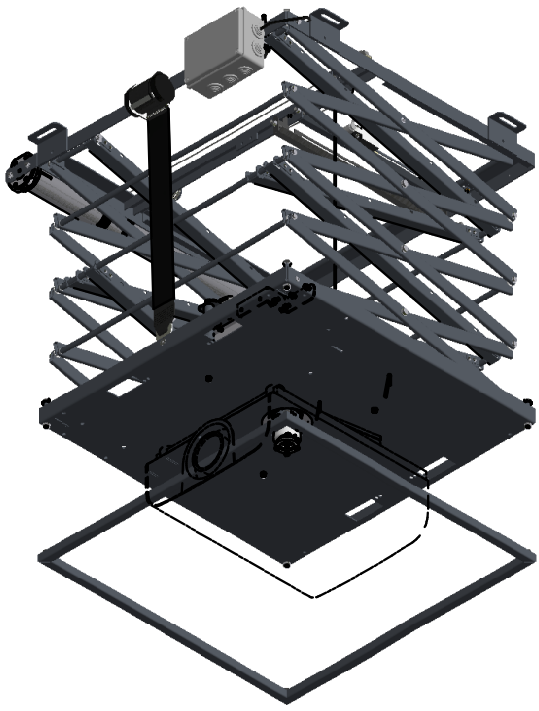

Depending on projector Height

NOTE: Max. Equipment within Ø900mm

NOTE: All dimensions are ±... in mm and subject to change

© COPYRIGHT AUDIPACK
 This print and the information shown thereon, is the property of AUDIPACK.
 It may not be delivered to others nor reproduced for general circulation without the written consent of the AUDIPACK engineering department.

AUDIPACK
 Industriestraat 2-4
 2751 GT Moerkapelle
 the Netherlands
 Tel: +31(0)795931671
 Fax: +31(0)795933115
 www.audipack.com

PRESENTATION

PF5357 CEILING LIFT 4S with ROTA-KIT

Dimensions are indications, not to be used for any preparations. No rights can be derived from the above dimensions.