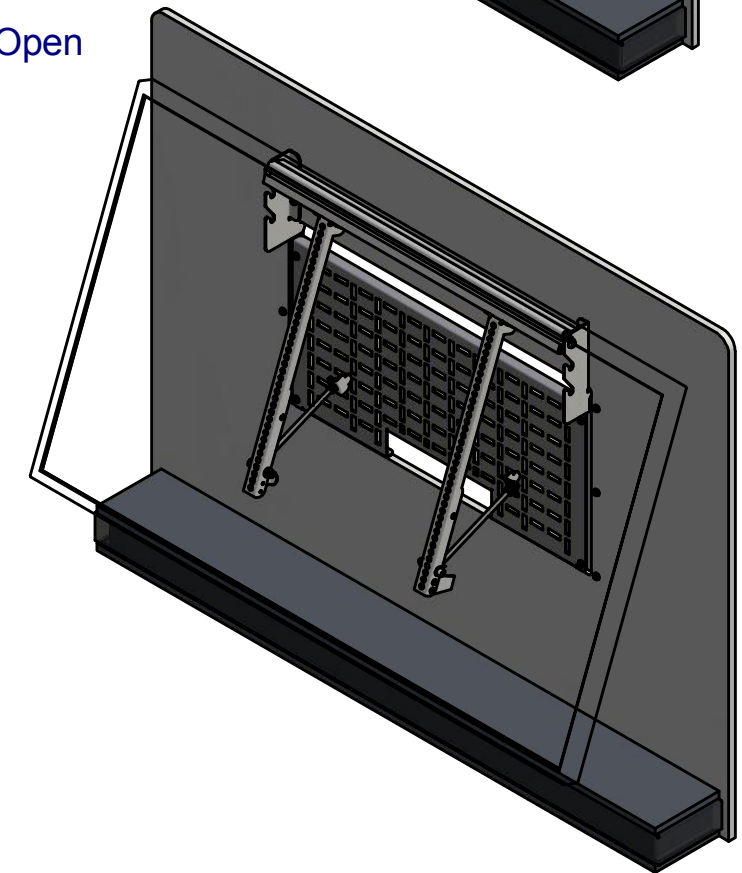

Closed

Open

Type	A (mm)	B (mm)	C (mm)
FPB-4046	1300	800	875
FPB-5055	1350	850	925
FPB-6065	1500	900	975

NOTE: All dimensions are ±..., in mm and subject to change

© COPYRIGHT AUDIPACK
This print and the information shown
thereon, is the property of
AUDIPACK.
It may not be delivered to others nor
reproduced for general circulation
without the written consent of the
AUDIPACK engineering department.