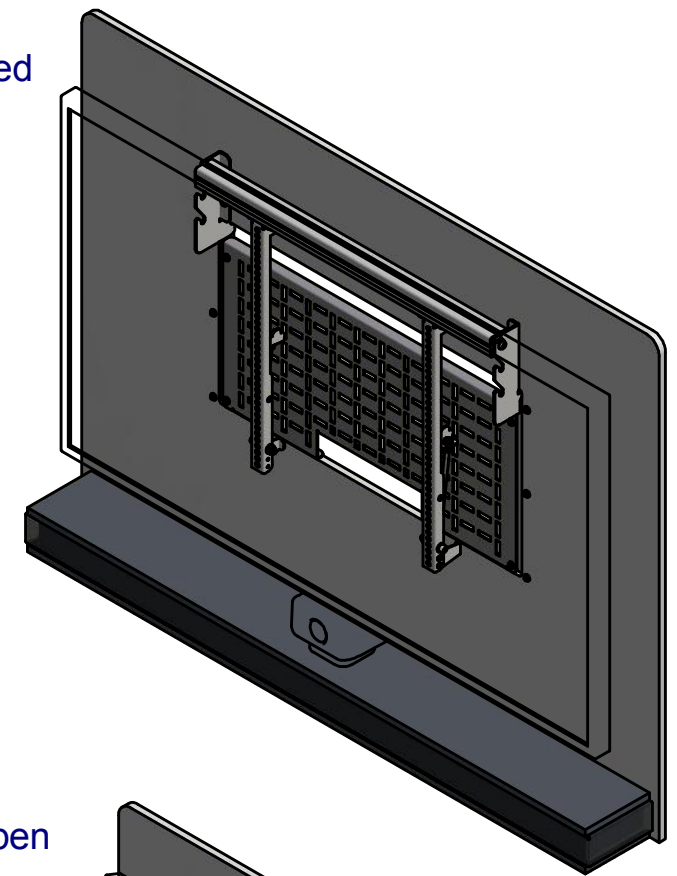

Closed

Open

Type	A (mm)	B (mm)	C (mm)
FPB-4046	1300	800	875
FPB-5055	1350	850	925
FPB-6065	1500	900	975

NOTE: All dimensions are ±..., in mm and subject to change

© COPYRIGHT AUDIPACK
This print and the information shown
thereon, is the property of
AUDIPACK.
It may not be delivered to others nor
reproduced for general circulation
without the written consent of the
AUDIPACK engineering department.