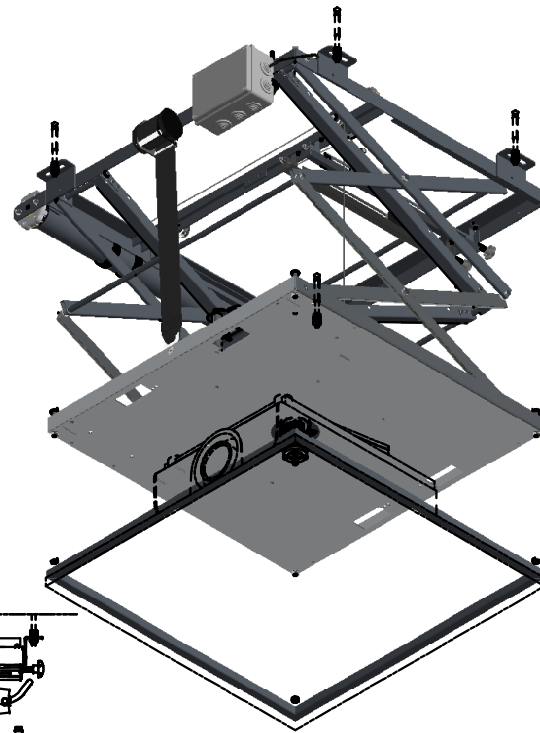

Depending on projector height

NOTE: Max. Equipment within Ø900mm

Dimensions are indications, not to be used for any preparations. No rights can be derived from the above dimensions.

NOTE: All dimensions are ±... in mm and subject to change