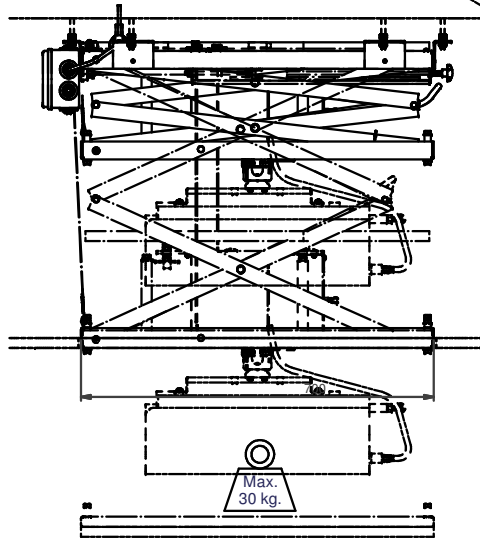

Depending on projector height

NOTE: Max. Equipment within Ø900mm

Dimensions are indications, not to be used for any preparations. No rights can be derived from the above dimensions.

NOTE: All dimensions are ±... in mm and subject to change