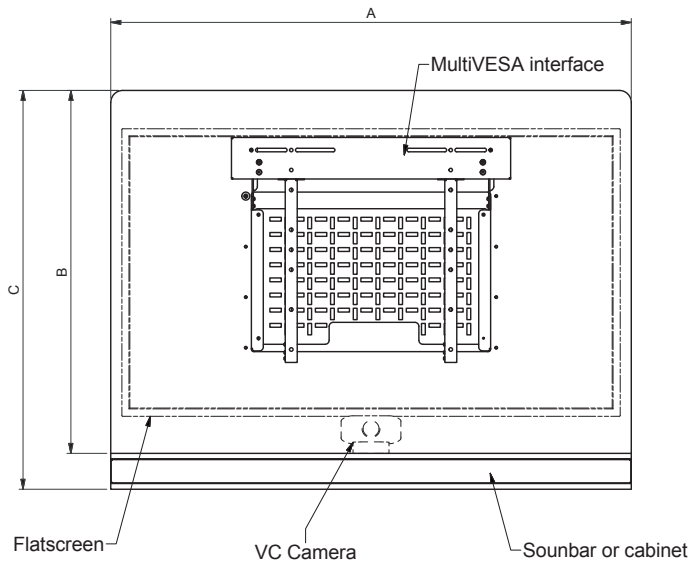

For small sized presentation solutions the FPB allows an easy installation. Just install the finishing board on the wall, the equipment in the monitor bracket and install the screen and camera.

Depending on the thickness of the extra equipment behind the screen, the screen distance to the panel can be adapted. The FPB is standard equipped with space for an audio option and space for installing a VC camera.

The FPB board is standard available in white, other colours or veneer are on request available.

Service application

Standard storage cabinet

Stereo 2-way audio + storage cabinet (optional)

FPB flat panel presentation board

Type	A (mm)	B (mm)	C (mm)
FPB-4046	1300	800	875
FPB-5055	1350	850	925
FPB-6065	1500	900	975

Technical specifications

Flat panel presentation board

	FPB-4046	FPB-5055	FPB-6065
Dimensions in mm (w x h x d)	1300 x 875 x 90-190	1350 x 925 x 90-190	1500 x 975 x 90-190
Max. screen size in mm (w x h)	1190 x 670 (approx.)	1250 x 750 (approx.)	1400 x 800 (approx.)
Mounting interface in mm	Universal max 600 x 400	Universal max 600 x 400	Universal max 600 x 400
Internal storage in cabinet in mm	1265 x 60 x 105	1315 x 160 x 105	1465 x 60 x 105

Flat panel presentation board with soundbar

	FPB-4046SB	FPB-5055SB	FPB-6065SB
Dimensions in mm (w x h x d)	1300 x 875 x 90-190	1350 x 925 x 90-190	1500 x 975 x 90-190
Max. screen size in mm (w x h)	1190 x 670 (approx.)	1250 x 750 (approx.)	1400 x 800 (approx.)
Mounting interface in mm	Universal max 600 x 400	Universal max 600 x 400	Universal max 600 x 400
Internal storage in cabinet	670 x 60 x 105	720 x 60 x 105	870 x 60 x 105
Max power	2 x 15 Watt	2 x 15 Watt	2 x 15 Watt