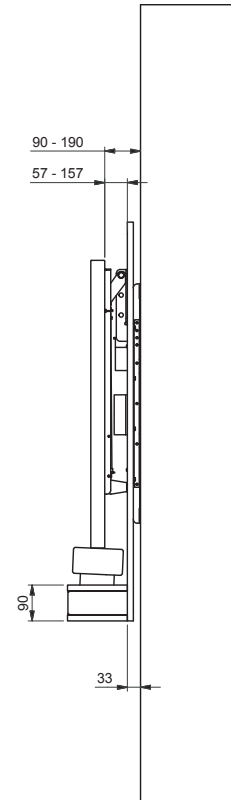

The FPB board is standard available in white, other colours or veneer are on request available.

Service application

Standard storage cabinet

Stereo 2-way audio + storage cabinet (optional)

FPB flat panel presentation board

Type	A (mm)	B (mm)	C (mm)
FPB-4046	1300	800	875
FPB-5055	1350	850	925
FPB-6065	1500	900	975

Technical specifications

Flat panel presentation board

	FPB-4046	FPB-5055	FPB-6065
Dimensions in mm (w x h x d)	1300 x 875 x 90-190	1350 x 925 x 90-190	1500 x 975 x 90-190
Max. screen size in mm (w x h)	1190 x 670 (approx.)	1250 x 750 (approx.)	1400 x 800 (approx.)
Mounting interface in mm	Universal max 600 x 400	Universal max 600 x 400	Universal max 600 x 400
Internal storage in cabinet in mm	1265 x 60 x 105	1315 x 160 x 105	1465 x 60 x 105

Flat panel presentation board with soundbar

	FPB-4046SB	FPB-5055SB	FPB-6065SB
Dimensions in mm (w x h x d)	1300 x 875 x 90-190	1350 x 925 x 90-190	1500 x 975 x 90-190
Max. screen size in mm (w x h)	1190 x 670 (approx.)	1250 x 750 (approx.)	1400 x 800 (approx.)
Mounting interface in mm	Universal max 600 x 400	Universal max 600 x 400	Universal max 600 x 400
Internal storage in cabinet	670 x 60 x 105	720 x 60 x 105	870 x 60 x 105
Max power	2 x 15 Watt	2 x 15 Watt	2 x 15 Watt