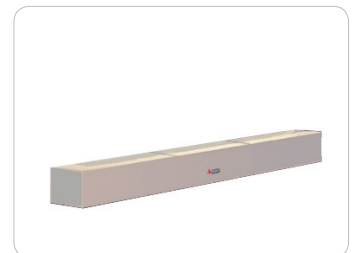

Audipack®

It's great to have solutions...

FACT SHEET

FPB flat panel presentation board

Benefits

- ▲ **Quick installation**
- ▲ **Invisible storage of equipment**
- ▲ **Good access to equipment behind the screen**
- ▲ **Build-in passive 2-way audio (optional)**

The perfect all-in-one presentation solutions for equipment and screens up to 65 inch.

The FPB is a quick install wall mounted accessory to provide a compact and neatly organized presentation product for screens, audio and camera.

For small sized presentation solutions the FPB allows an easy installation. Just install the finishing board on the wall, the equipment in the monitor bracket and install the screen and camera.

Depending on the thickness of the extra equipment behind the screen, the screen distance to the panel can be adapted. The FPB is standard equipped with space for an audio option and space for installing a VC camera.

The FPB board is standard available in white, other colours or veneer are on request available.

Service application

Standard storage cabinet

Stereo 2-way audio + storage cabinet (optional)

FPB flat panel presentation board