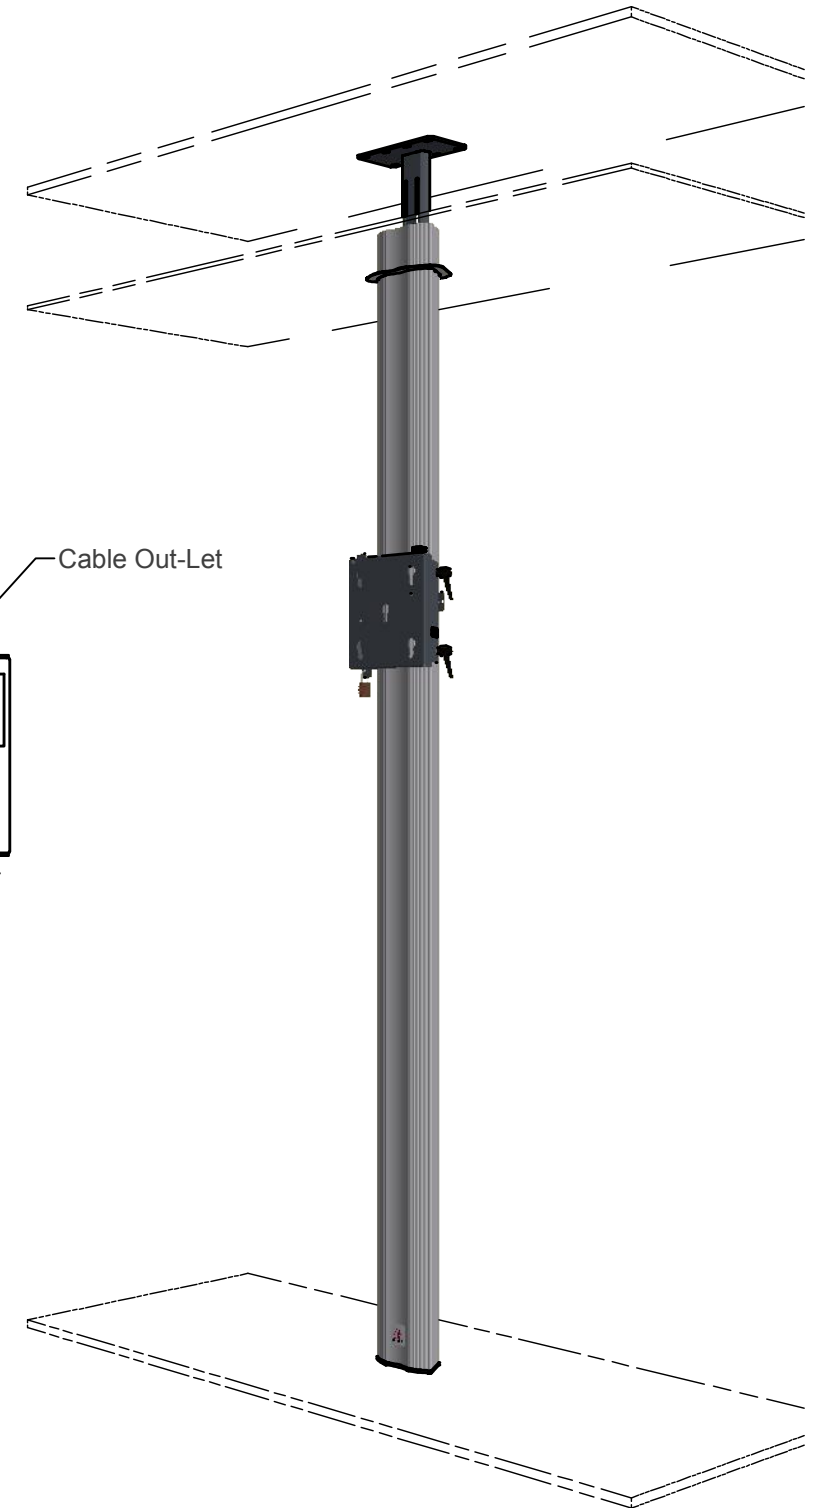

Cable Out-Let

Detail "C"

NOTE: All dimensions are ±..., in mm and subject to change

© COPYRIGHT AUDIPACK  
This print and the information shown thereon, is the property of AUDIPACK.  
It may not be delivered to others nor reproduced for general circulation without the written consent of the AUDIPACK engineering department.

**AUDIPACK**  
Industriestraat 2-4  
2751 GT Moerkapelle  
the Netherlands  
Tel: +31(0)795931671  
Fax: +31(0)795933115  
www.audipack.com

MANUAL  
CTF-900-2700

CEILING TO FLOOR STAND 900