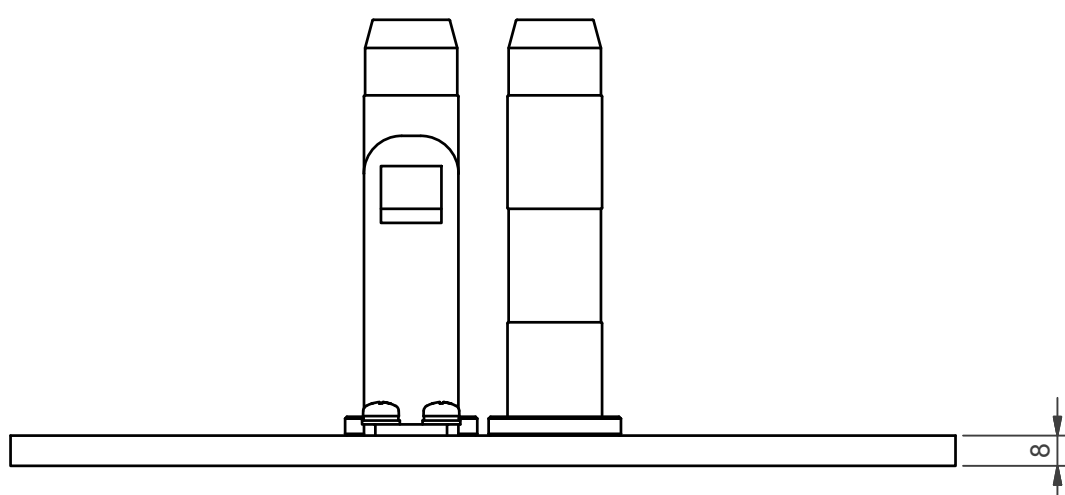

FLOOR MOUNTING HOLES

Dimensions are indications, not to be used for any preparations. No rights can be derived from the above dimensions.

NOTE: All dimensions are ±..., in mm and subject to change

<p>© COPYRIGHT AUDIPACK This print and the information shown thereon, is the property of AUDIPACK. It may not be delivered to others nor reproduced for general circulation without the written consent of the AUDIPACK engineering department.</p>	 <p>AUDIPACK®</p> <p>AUDIPACK Industriestraat 2-4 2751 GT Moerkapelle the Netherlands Tel: +31(0)795931671 Fax: +31(0)795933115 www.audipack.com</p>
<p>PRESENTATION FMP-971</p>	<p>SMALL FLOOR MOUNTING PLATE for 900 COLUMN SERIE</p>