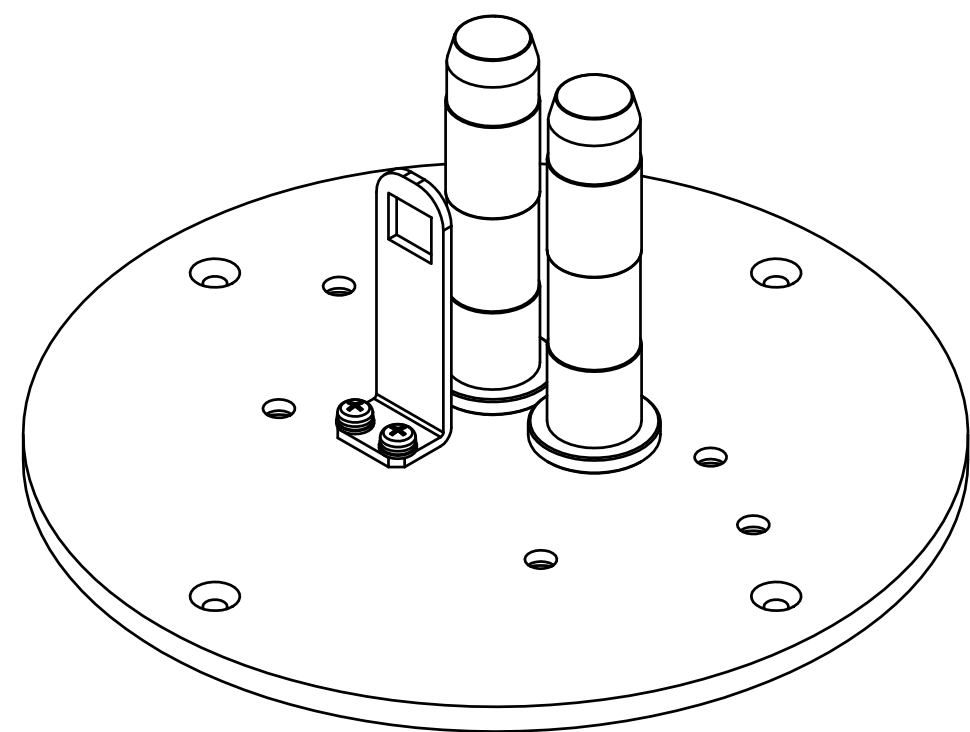

FLOOR MOUNTING HOLES

Dimensions are indications, not to be used for any preparations. No rights can be derived from the above dimensions.

NOTE: All dimensions are ±..., in mm and subject to change

<p>© COPYRIGHT AUDIPACK This print and the information shown thereon, is the property of AUDIPACK. It may not be delivered to others nor reproduced for general circulation without the written consent of the AUDIPACK engineering department.</p>	 <p>AUDIPACK®</p> <p>AUDIPACK Industriestraat 2-4 2751 GT Moerkapelle the Netherlands Tel: +31(0)795931671 Fax: +31(0)795933115 www.audipack.com</p>
<p>PRESENTATION FMP-971</p>	<p>SMALL FLOOR MOUNTING PLATE for 900 COLUMN SERIE</p>