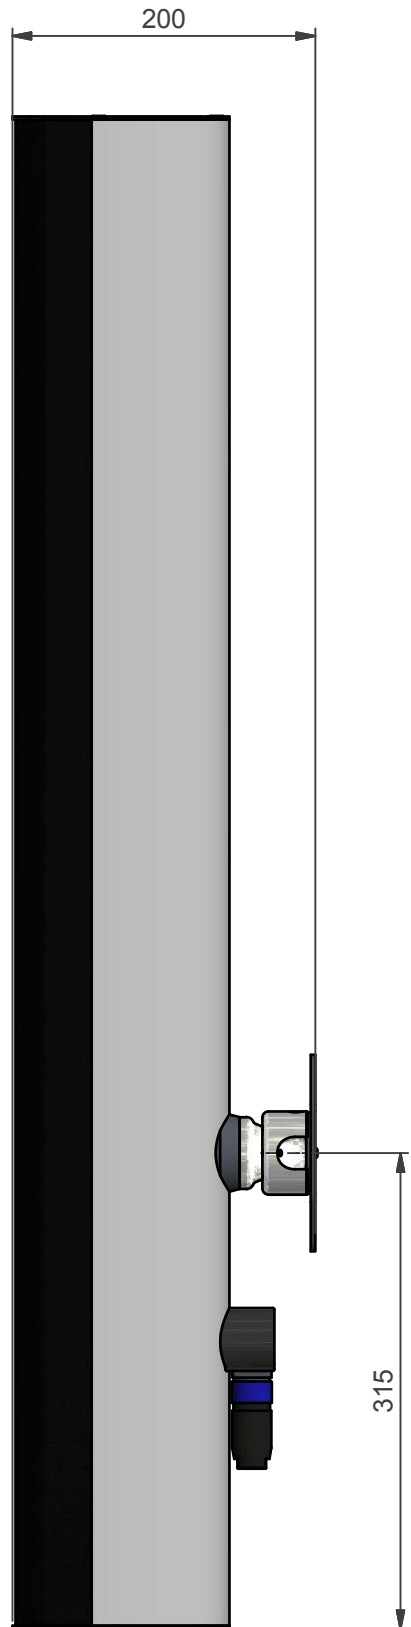

Weight: 7,7 Kg  
 Impedance: 2 x 8 Ohm or 1 x 4 Ohm  
 Nominal power: 240 Watt

NEUTRIK 4-POLE SPEAKON CHASSIS

NOTE: All dimensions are ±..., in mm and subject to change

© COPYRIGHT AUDIPACK  
 This print and the information shown  
 thereon, is the property of  
 AUDIPACK.  
 It may not be delivered to others nor  
 reproduced for general circulation  
 without the written consent of the  
 AUDIPACK engineering department.

**AUDIPACK**  
 Industriestraat 2-4  
 2751 GT Moerkapelle  
 the Netherlands  
 Tel: +31(0)795931671  
 Fax: +31(0)795933115  
 www.audipack.com

PRESENTATION  
 LSS-1000AR

LINE ARRAY

Weight: 7,7 Kg  
 Impedance: 2 x 8 Ohm or 1 x 4 Ohm  
 Nominal power: 240 Watt

NEUTRIK 4-POLE SPEAKON CHASSIS

NOTE: All dimensions are ±..., in mm and subject to change

© COPYRIGHT AUDIPACK  
 This print and the information shown  
 thereon, is the property of  
 AUDIPACK.  
 It may not be delivered to others nor  
 reproduced for general circulation  
 without the written consent of the  
 AUDIPACK engineering department.