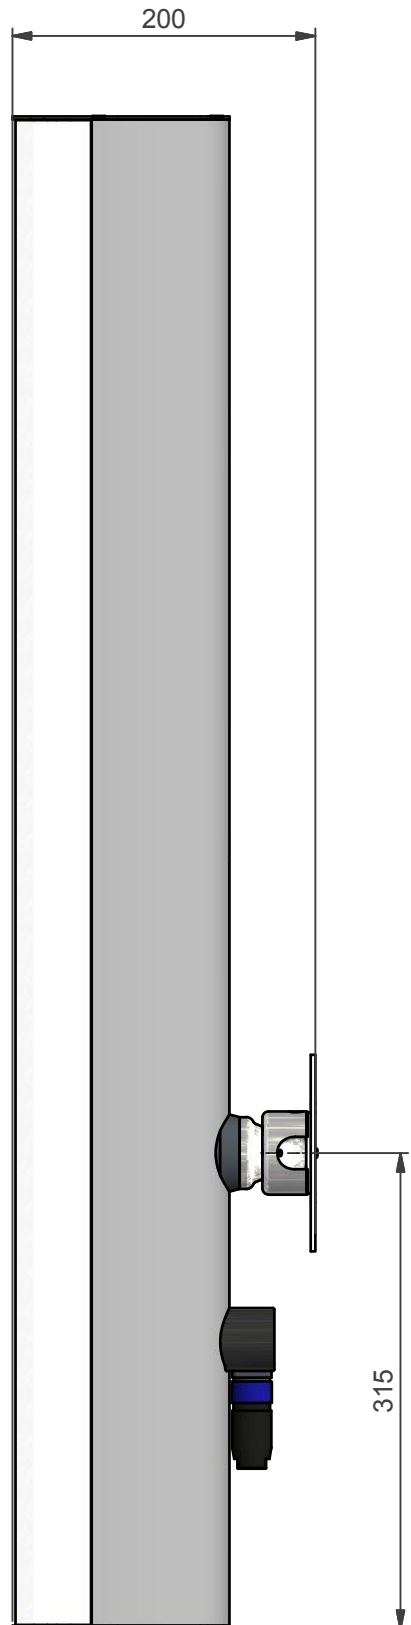

Weight: 7,7 Kg  
 Impedance: 2 x 8 Ohm or 1 x 4 Ohm  
 Nominal power: 240 Watt

NEUTRIK 4-POLE SPEAKON CHASSIS

NOTE: All dimensions are ±..., in mm and subject to change

© COPYRIGHT AUDIPACK  
 This print and the information shown  
 thereon, is the property of  
 AUDIPACK.  
 It may not be delivered to others nor  
 reproduced for general circulation  
 without the written consent of the  
 AUDIPACK engineering department.

**AUDIPACK**  
 Industriestraat 2-4  
 2751 GT Moerkapelle  
 the Netherlands  
 Tel: +31(0)795931671  
 Fax: +31(0)795933115  
 www.audipack.com

PRESENTATION  
 LSS-1000AR

LINE ARRAY

Weight: 7,7 Kg  
 Impedance: 2 x 8 Ohm or 1 x 4 Ohm  
 Nominal power: 240 Watt

NEUTRIK 4-POLE SPEAKON CHASSIS

NOTE: All dimensions are ±..., in mm and subject to change

© COPYRIGHT AUDIPACK  
 This print and the information shown  
 thereon, is the property of  
 AUDIPACK.  
 It may not be delivered to others nor  
 reproduced for general circulation  
 without the written consent of the  
 AUDIPACK engineering department.