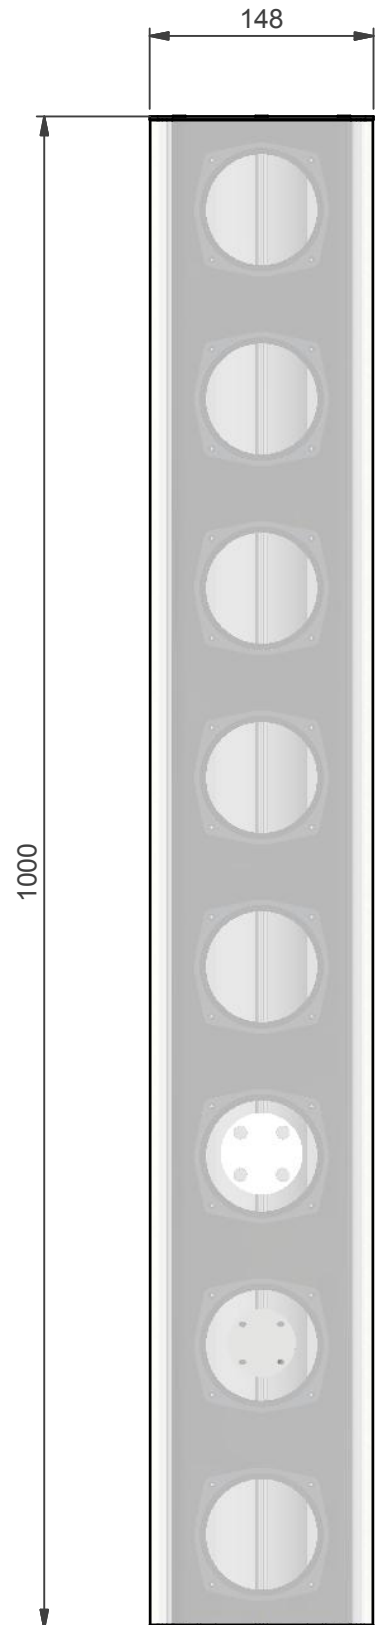

Weight: 7,7 Kg  
 Impedance: 2 x 8 Ohm or 1 x 4 Ohm  
 Nominal power: 240 Watt

NEUTRIK 4-POLE SPEAKON CHASSIS

NOTE: All dimensions are ±..., in mm and subject to change

© COPYRIGHT AUDIPACK  
 This print and the information shown  
 thereon, is the property of  
 AUDIPACK.  
 It may not be delivered to others nor  
 reproduced for general circulation  
 without the written consent of the  
 AUDIPACK engineering department.

**AUDIPACK**  
 Industriestraat 2-4  
 2751 GT Moerkapelle  
 the Netherlands  
 Tel: +31(0)795931671  
 Fax: +31(0)795933115  
 www.audipack.com

PRESENTATION  
 LSS-1000AR

LINE ARRAY

Weight: 7,7 Kg  
 Impedance: 2 x 8 Ohm or 1 x 4 Ohm  
 Nominal power: 240 Watt

NEUTRIK 4-POLE SPEAKON CHASSIS

NOTE: All dimensions are ±..., in mm and subject to change

© COPYRIGHT AUDIPACK  
 This print and the information shown  
 thereon, is the property of  
 AUDIPACK.  
 It may not be delivered to others nor  
 reproduced for general circulation  
 without the written consent of the  
 AUDIPACK engineering department.