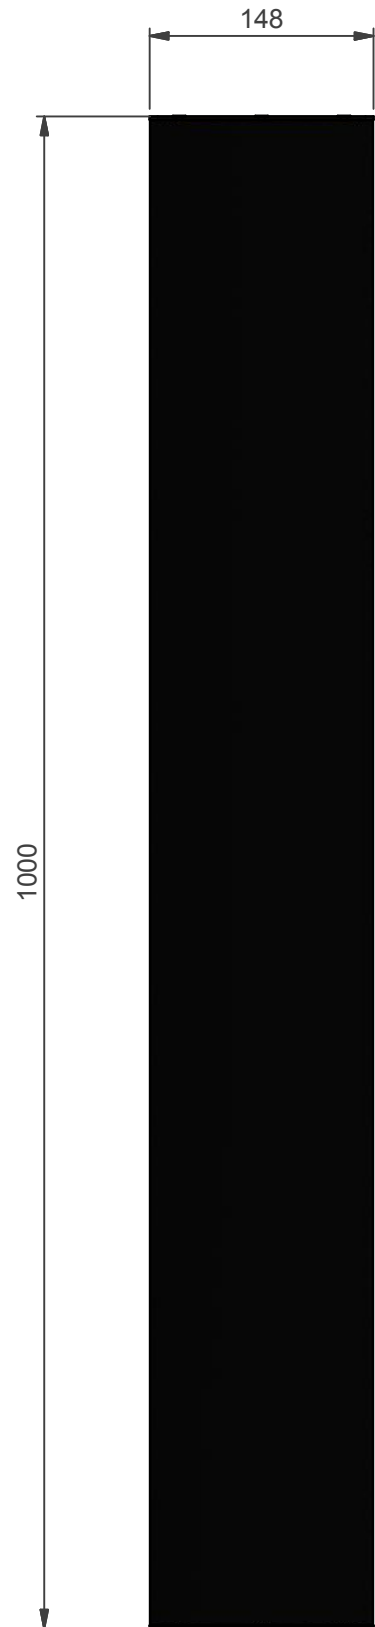

Weight: 7,7 Kg  
 Impedance: 2 x 8 Ohm or 1 x 4 Ohm  
 Nominal power: 240 Watt

NEUTRIK 4-POLE SPEAKON CHASSIS

NOTE: All dimensions are ±..., in mm and subject to change

© COPYRIGHT AUDIPACK  
 This print and the information shown  
 thereon, is the property of  
 AUDIPACK.  
 It may not be delivered to others nor  
 reproduced for general circulation  
 without the written consent of the  
 AUDIPACK engineering department.

**AUDIPACK**  
 Industriestraat 2-4  
 2751 GT Moerkapelle  
 the Netherlands  
 Tel: +31(0)795931671  
 Fax: +31(0)795933115  
 www.audipack.com

PRESENTATION  
 LSS-1000AR

LINE ARRAY

Weight: 7,7 Kg  
 Impedance: 2 x 8 Ohm or 1 x 4 Ohm  
 Nominal power: 240 Watt

NEUTRIK 4-POLE SPEAKON CHASSIS

NOTE: All dimensions are ±..., in mm and subject to change

© COPYRIGHT AUDIPACK  
 This print and the information shown  
 thereon, is the property of  
 AUDIPACK.  
 It may not be delivered to others nor  
 reproduced for general circulation  
 without the written consent of the  
 AUDIPACK engineering department.