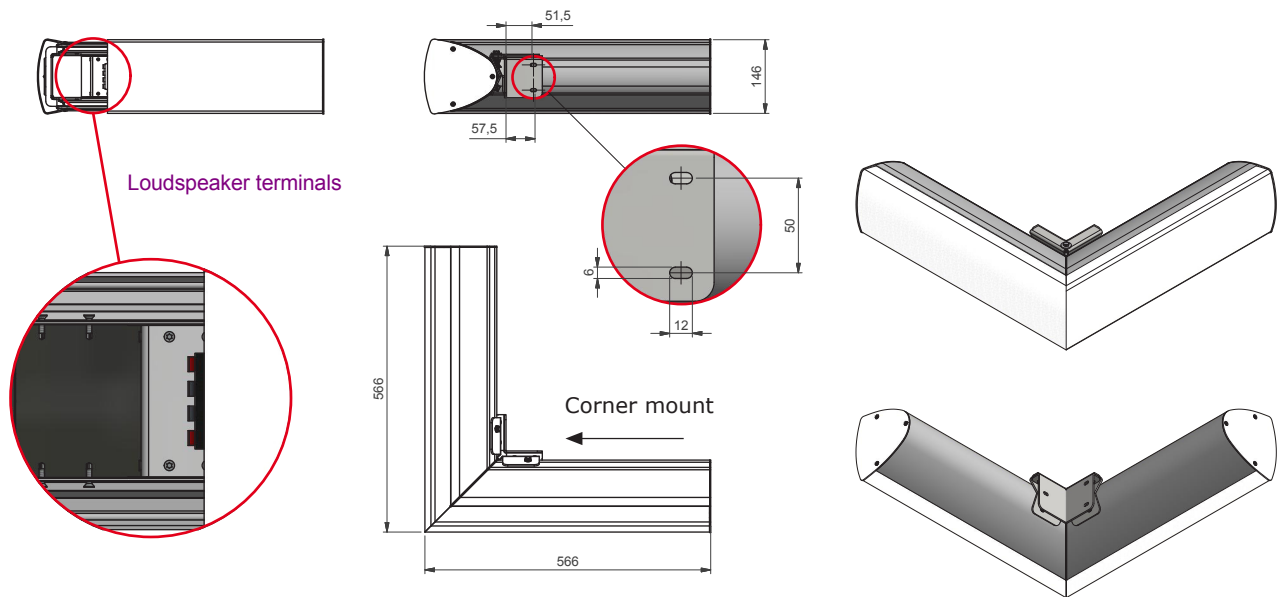

This unique angled speaker can be mounted around the corner of a wall or to a square or round column. The Boomerang is a speaker unit with multiple driver system and has therefore a wide beam width.

With two Boomerang speakers, the entire column is surrounded and there is sound on all four sides, with the advantage that there are not four but only two systems are required. In addition, the Boomerang is custom available to the width of the column or diameter.

### **Technical specifications**

Dimensions in mm	W 566 x H 566 x D 146 Custom model available on request
Max. power	2 x 30 Watt RMS at 8 Ohm
Frequency	70 Hz - 20 KHz
Connection	Wire connect with internal connector
Colour	Anodized aluminium with black or white speaker front
Wall mount	Included