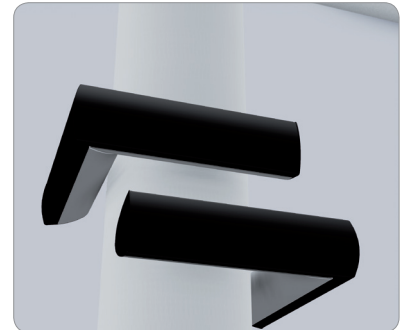

Audipack®

It's great to have solutions...

FACT SHEET

LSS-BOOMERANG

2 x LSS-BOOMERANG - Black