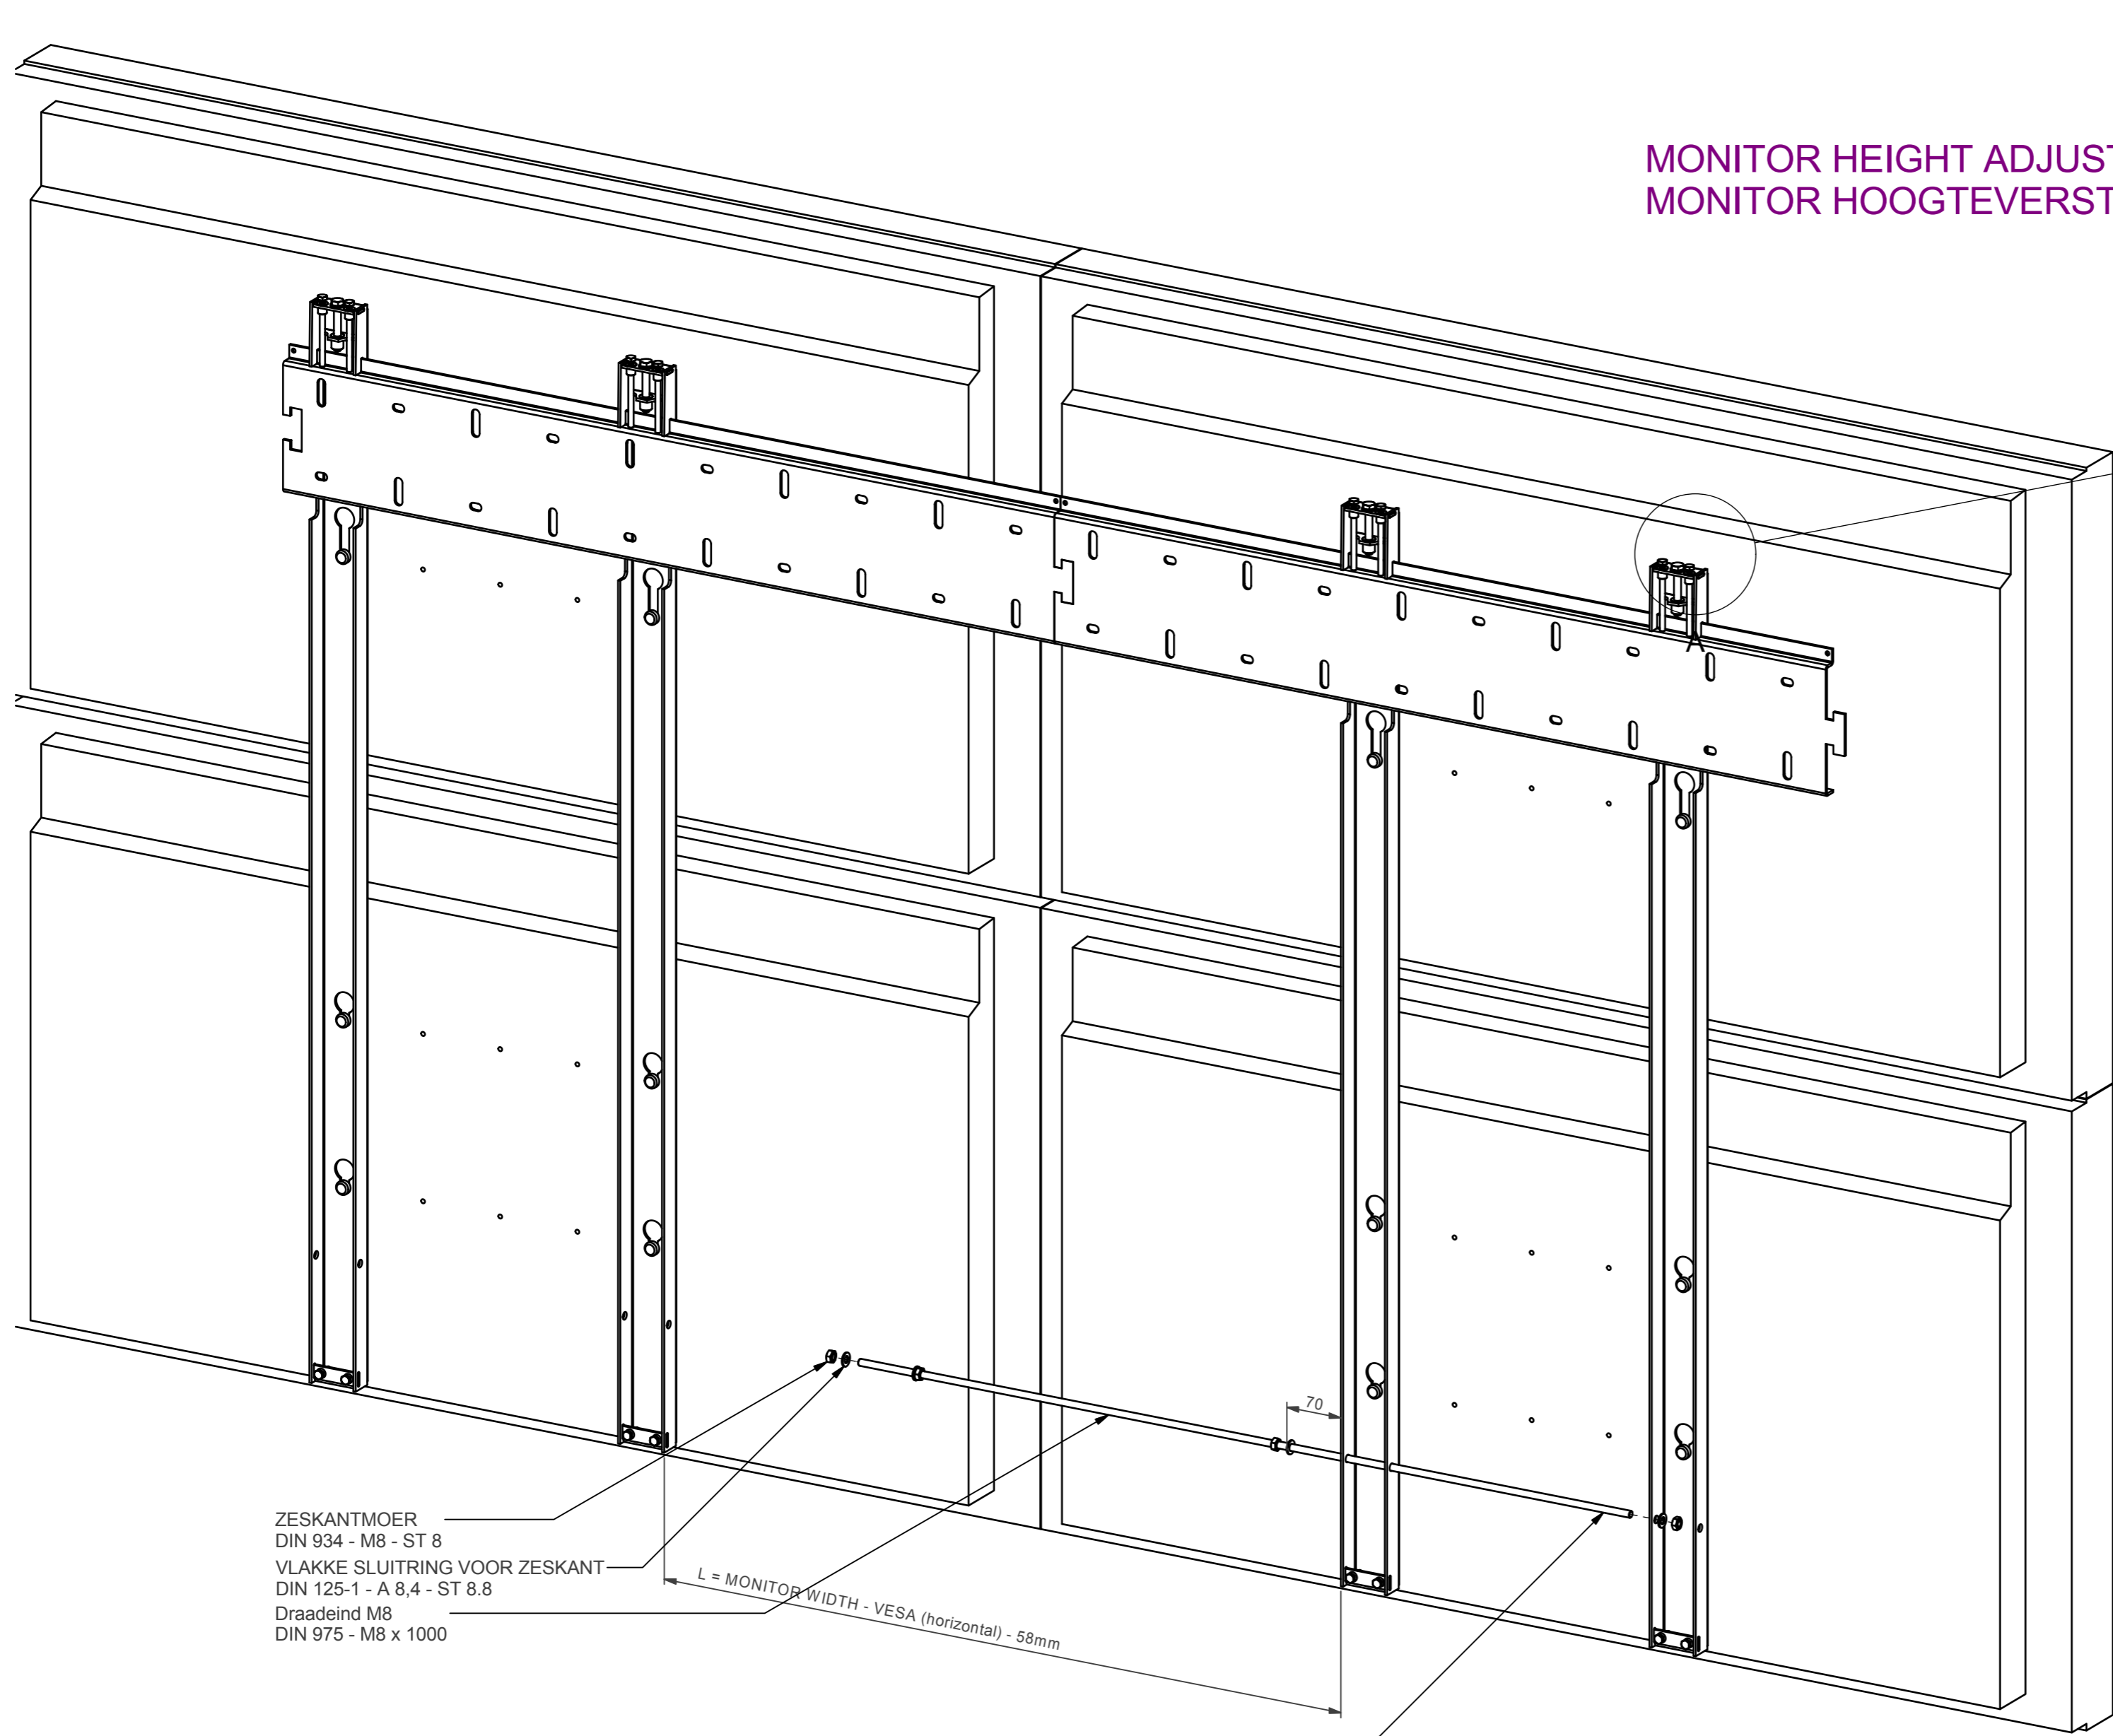

VIDEOWALL SYSTEM DEPTH = 32 mm

TOTAL DEPTH = 181 mm

NOTE: All dimensions are ±..., in mm and subject to change

© COPYRIGHT AUDIPACK
 This print and the information shown thereon, is the property of AUDIPACK.
 It may not be delivered to others nor reproduced for general circulation without the written consent of the AUDIPACK engineering department.

AUDIPACK
 Industriestraat 2-4
 2751 GT Moerkapelle
 the Netherlands
 Tel: +31(0)795931671
 Fax: +31(0)795933115
 www.audipack.com

PRESENTATION

VIDEO WALL MOUNTING MA-2-60

Dimensions are indications, not to be used for any preparations. No rights can be derived from the above dimensions.

MONITOR HEIGHT ADJUSTMENT
MONITOR HOOGTEVERSTELLING

HORIZONTAL ARM ALIGNMENT
HORIZONTALE ARM UITLIJNING

ZESKANTMOER
DIN 934 - M8 - ST 8
VLAKKE SLUITRING VOOR ZESKANT
DIN 125-1 - A 8,4 - ST 8.8
Draadeind M8
DIN 975 - M8 x 1000

L = MONITOR WIDTH - VESA (horizontal) - 58mm

70

EVENTUEEL OP LENGTE INKORTEN

NOTE: All dimensions are ±..., in mm and subject to change

© COPYRIGHT AUDIPACK
This print and the information shown thereon, is the property of AUDIPACK.
It may not be delivered to others nor reproduced for general circulation without the written consent of the AUDIPACK engineering department.