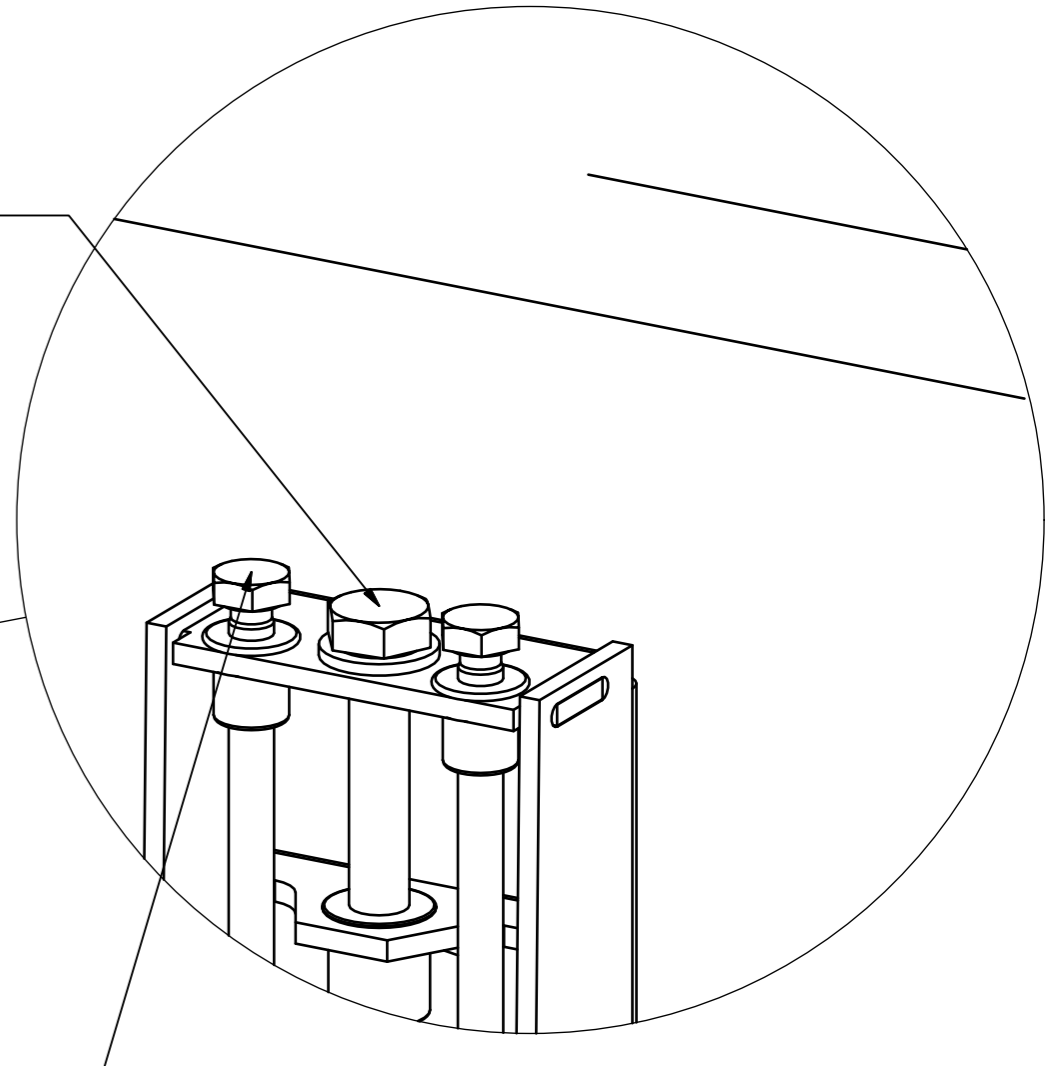

VIDEOWALL SYSTEM DEPTH = 32 mm

TOTAL DEPTH = 181 mm

NOTE: All dimensions are ±..., in mm and subject to change

© COPYRIGHT AUDIPACK
 This print and the information shown thereon, is the property of AUDIPACK.
 It may not be delivered to others nor reproduced for general circulation without the written consent of the AUDIPACK engineering department.

MONITOR HEIGHT ADJUSTMENT
MONITOR HOOGTEVERSTELLING

HORIZONTAL ARM ALIGNMENT
HORIZONTALE ARM UITLIJNING

ZESKANTMOER
DIN 934 - M8 - ST 8
VLAKKE SLUITRING VOOR ZESKANT
DIN 125-1 - A 8,4 - ST 8.8
Draadeind M8
DIN 975 - M8 x 1000

L = MONITOR WIDTH - VESA (horizontal) - 58mm

70

EVENTUEEL OP LENGTE INKORTEN

NOTE: All dimensions are ±..., in mm and subject to change

© COPYRIGHT AUDIPACK
This print and the information shown thereon, is the property of AUDIPACK.
It may not be delivered to others nor reproduced for general circulation without the written consent of the AUDIPACK engineering department.