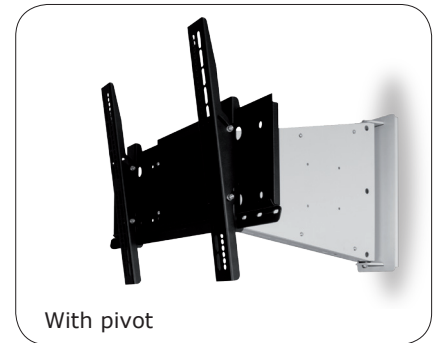

### FWA-500(i)-700(i)

Rear view

Front view

Without pivot

With pivot

#### **All-in-one wall arms for screens up to 65 inch (30 Kg)**

The FWA-wall arm is a compact swiveling arm with integrated space for equipment and cables. The best way for a clean installation.

Audipack flat panel swiveling wall arms offer a world standard in stability and ease of use. With these extremely stable swiveling wall arms, the flat panel can easily be fixed in the required position.

In the wall arm is an integrated space for a media player, mini PC and 3-way power strip F, CEE 7/4.

- ▲ **Swiveling wall arm, left/right orientation**
- ▲ **Universal mounting interface**
- ▲ **Integrated space for cables and equipment**
- ▲ **Available in white and black**
- ▲ **Models available with inclination**
- ▲ **Several lengths available**