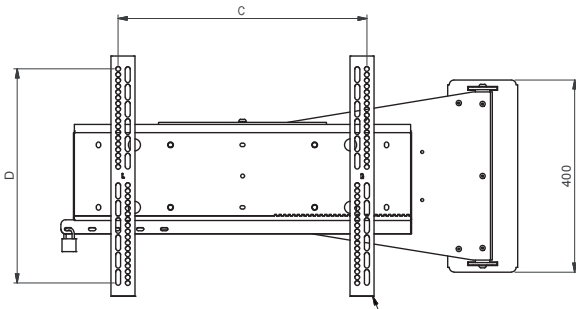

Audipack®

It's great to have solutions...

FACT SHEET

FWA-500(i)-700(i)

DIMENSIONS				
TYPE	A	B	C	D
FWA-500	500	925	max. 690	max. 446
FWA-700	700	1125	max. 690	max. 446

Technical specifications

	FWA-500	FWA-500i	FWA-700	FWA-700i
Dimensions in mm	W 596 x D 230 x H 400	W 596 x D 230 x H 400	W 796 x D 230 x H 400	W 796 x D 230 x H 400
Max wall offset in mm	500	500	700	700
Max. load	30 Kg	30 Kg	30 Kg	30 Kg
Max. screen size	65 inch	65 inch	65 inch	65 inch
Max. screen width in mm				
in angled position 90°	1000	1000	1400	1400
Inclination angle	n.a.	-10 / 0 / 10+°	n.a.	-10 / 0 / 10+°
Mounting interface	Universal	Universal	Universal	Universal
Mounting range in mm	W 690 x H 446	W 690 x H 446	W 690 x H 446	W 690 x H 446
Colour choice	Black, RAL 9005 White, RAL 9016	Black, RAL 9005 White, RAL 9016	Black, RAL 9005 White, RAL 9016	Black, RAL 9005 White, RAL 9016