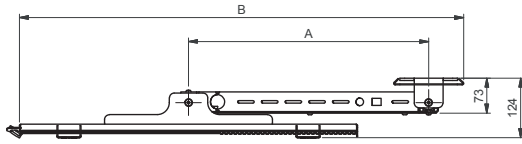

Audipack®

It's great to have solutions...

FACT SHEET

FWA-500(i)-700(i)

DIMENSIONS				
TYPE	A	B	C	D
FWA-500	500	925	max. 690	max. 446
FWA-700	700	1125	max. 690	max. 446

Technical specifications

	FWA-500	FWA-500i	FWA-700	FWA-700i
Dimensions in mm	W 596 x D 230 x H 400	W 596 x D 230 x H 400	W 796 x D 230 x H 400	W 796 x D 230 x H 400
Max wall offset in mm	500	500	700	700
Max. load	30 Kg	30 Kg	30 Kg	30 Kg
Max. screen size	65 inch	65 inch	65 inch	65 inch
Max. screen width in mm				
in angled position 90°	1000	1000	1400	1400
Inclination angle	n.a.	-10 / 0 / 10+°	n.a.	-10 / 0 / 10+°
Mounting interface	Universal	Universal	Universal	Universal
Mounting range in mm	W 690 x H 446	W 690 x H 446	W 690 x H 446	W 690 x H 446
Colour choice	Black, RAL 9005 White, RAL 9016	Black, RAL 9005 White, RAL 9016	Black, RAL 9005 White, RAL 9016	Black, RAL 9005 White, RAL 9016