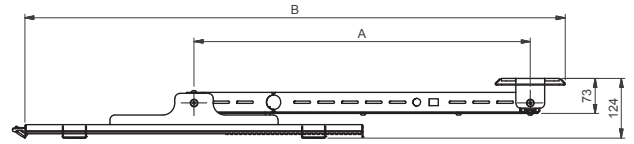

Audipack®

It's great to have solutions...

FACT SHEET

FWA-500(i)-700(i)

DIMENSIONS				
TYPE	A	B	C	D
FWA-500	500	925	max. 690	max. 446
FWA-700	700	1125	max. 690	max. 446

Technical specifications

	FWA-500	FWA-500i	FWA-700	FWA-700i
Dimensions in mm	W 596 x D 230 x H 400	W 596 x D 230 x H 400	W 796 x D 230 x H 400	W 796 x D 230 x H 400
Max wall offset in mm	500	500	700	700
Max. load	30 Kg	30 Kg	30 Kg	30 Kg
Max. screen size	65 inch	65 inch	65 inch	65 inch
Max. screen width in mm				
in angled position 90°	1000	1000	1400	1400
Inclination angle	n.a.	-10 / 0 / 10+°	n.a.	-10 / 0 / 10+°
Mounting interface	Universal	Universal	Universal	Universal
Mounting range in mm	W 690 x H 446	W 690 x H 446	W 690 x H 446	W 690 x H 446
Colour choice	Black, RAL 9005 White, RAL 9016	Black, RAL 9005 White, RAL 9016	Black, RAL 9005 White, RAL 9016	Black, RAL 9005 White, RAL 9016