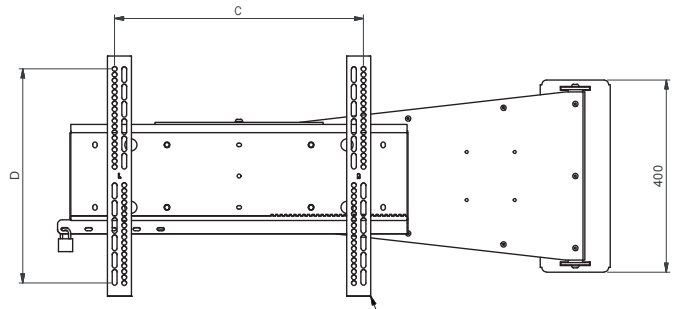

Audipack®

It's great to have solutions...

FACT SHEET

FWA-500(i)-700(i)

DIMENSIONS				
TYPE	A	B	C	D
FWA-500	500	925	max. 690	max. 446
FWA-700	700	1125	max. 690	max. 446

Technical specifications

	FWA-500	FWA-500i	FWA-700	FWA-700i
Dimensions in mm	W 596 x D 230 x H 400	W 596 x D 230 x H 400	W 796 x D 230 x H 400	W 796 x D 230 x H 400
Max wall offset in mm	500	500	700	700
Max. load	30 Kg	30 Kg	30 Kg	30 Kg
Max. screen size	65 inch	65 inch	65 inch	65 inch
Max. screen width in mm				
in angled position 90°	1000	1000	1400	1400
Inclination angle	n.a.	-10 / 0 / 10+°	n.a.	-10 / 0 / 10+°
Mounting interface	Universal	Universal	Universal	Universal
Mounting range in mm	W 690 x H 446	W 690 x H 446	W 690 x H 446	W 690 x H 446
Colour choice	Black, RAL 9005 White, RAL 9016	Black, RAL 9005 White, RAL 9016	Black, RAL 9005 White, RAL 9016	Black, RAL 9005 White, RAL 9016