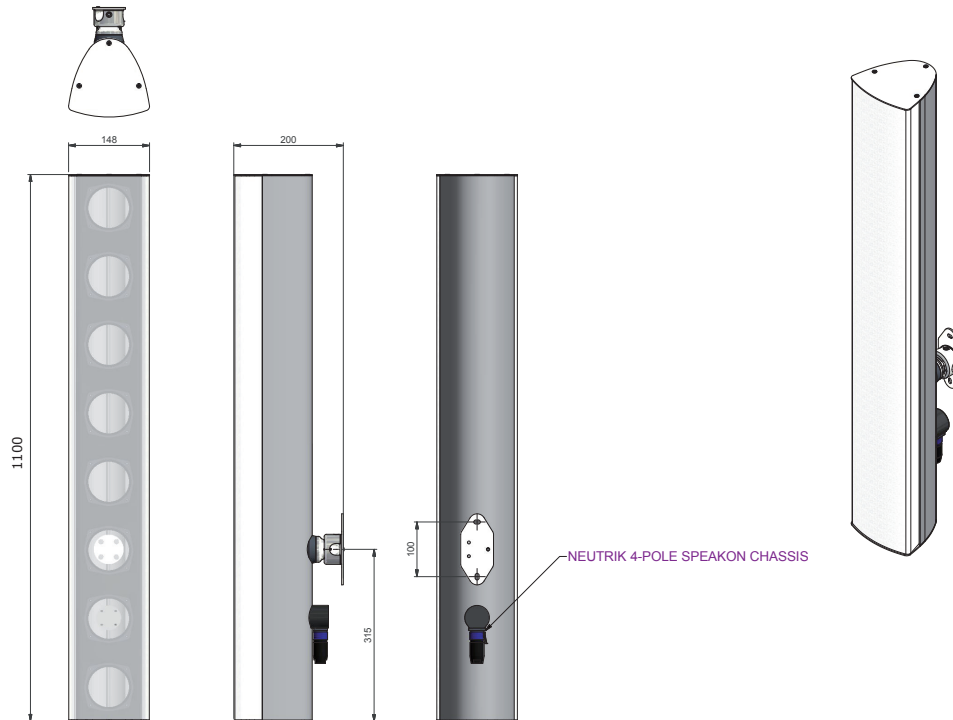

Audipack®

It's great to have solutions...

FACT SHEET

LSS-1000AR

Technical specifications

Dimensions in mm	W 147 x D 143 x H 1100
Weight	7.7 Kg
Wall mounts	Included adjustable wall mount Max. angle adjustment 17.5 °
Colour	Standard colour anodized aluminium with black front (LSS-1000AR-B) with white front (LSS-1000AR-W)
Max. power	240 Watt RMS per unit at 8 Ohm
Frequency	70 Hz-20KHz
Connection	Speakon

Optional

- ▲ Subwoofer, *LSS-80SW*
- ▲ Custom lenght, *LSS-XXXXAR*