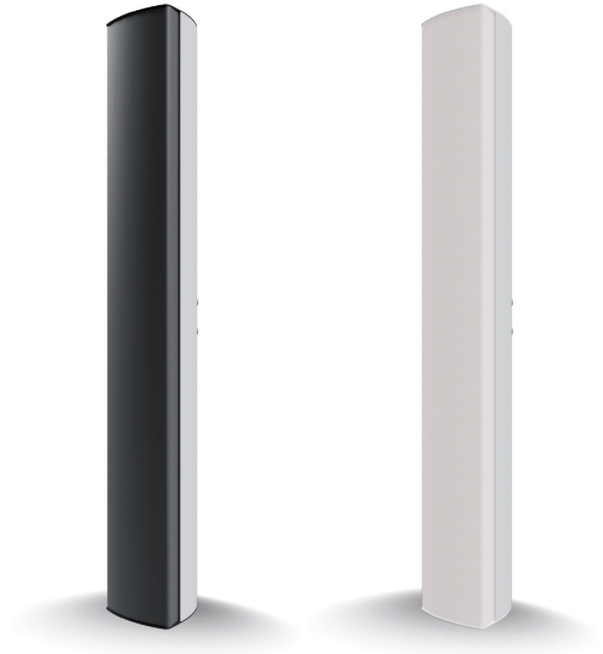

Audipack®

It's great to have solutions...

FACT SHEET

LSS-1000AR

Stackable line array speaker system.

A line array audio solution for large rooms with a 240 Watt speaker. With its modern anodized aluminium housing and black front, it is a modern and welcome addition to the screen and audiovisual application.

The passive speaker can be connected to any standard amplifier. Equipped with high quality European quality 4" reference full-range driver audio components.

In combination with a LSS-SW subwoofer it is a remarkable audio set. Compact line array speaker with full range elements per speaker housing.

A perfect speaker for speech and multimedia support. Suitable for wall mounting. Ideal for public places, large meeting rooms, churches etc.

- ▲ **Stackable speaker**
- ▲ **Perfect for speech and multimedia support**
- ▲ **Colour: Aluminium anodized with black or white speaker front**

Dimensions in mm	W 147 x D 143 x H 1100
Weight	7.7 Kg
Wall mounts	Included adjustable wall mount Max. angle adjustment 17.5 °
Colour	Standard colour anodized aluminium with black front (LSS-1000AR-B) with white front (LSS-1000AR-W)
Max. power	240 Watt RMS per unit at 8 Ohm
Frequency	70 Hz-20KHz
Connection	Speakon