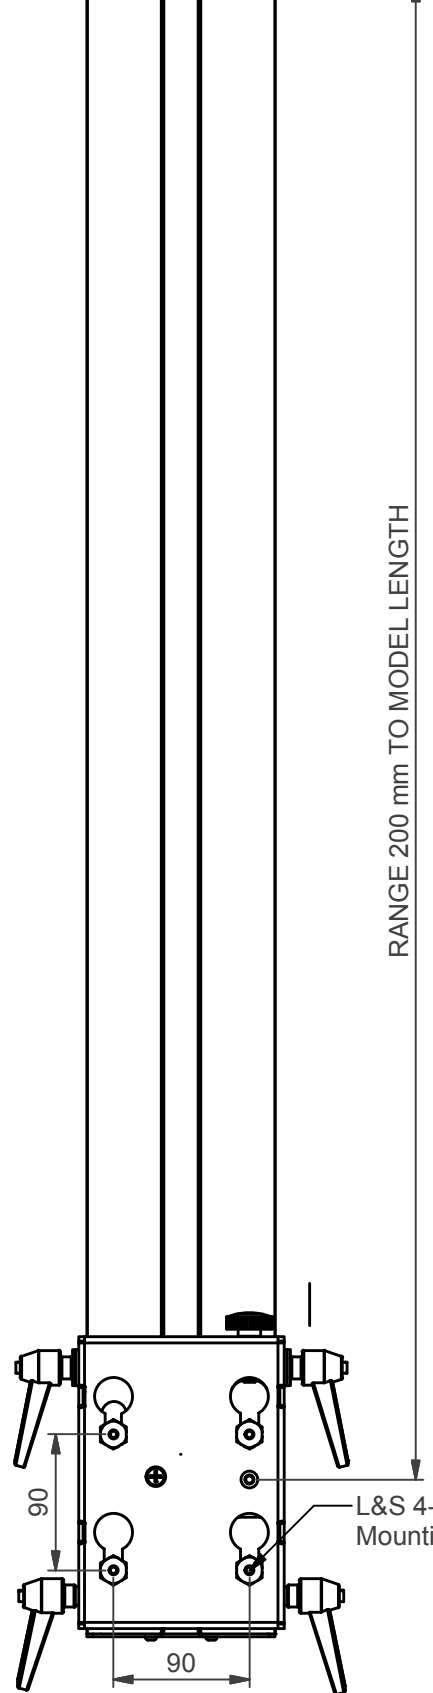

Ordering example: PCM-800-XXXX
 ↑ Length in mm

RANGE 200 mm TO MODEL LENGTH

Optional:
 CFR-800
 Ceiling Finishing Ring

Type	Model list	
	Profile	Length
PCM	800	1000
PCM	800	1500
PCM	800	2000

NOTE: All dimensions are ±..., in mm and subject to change