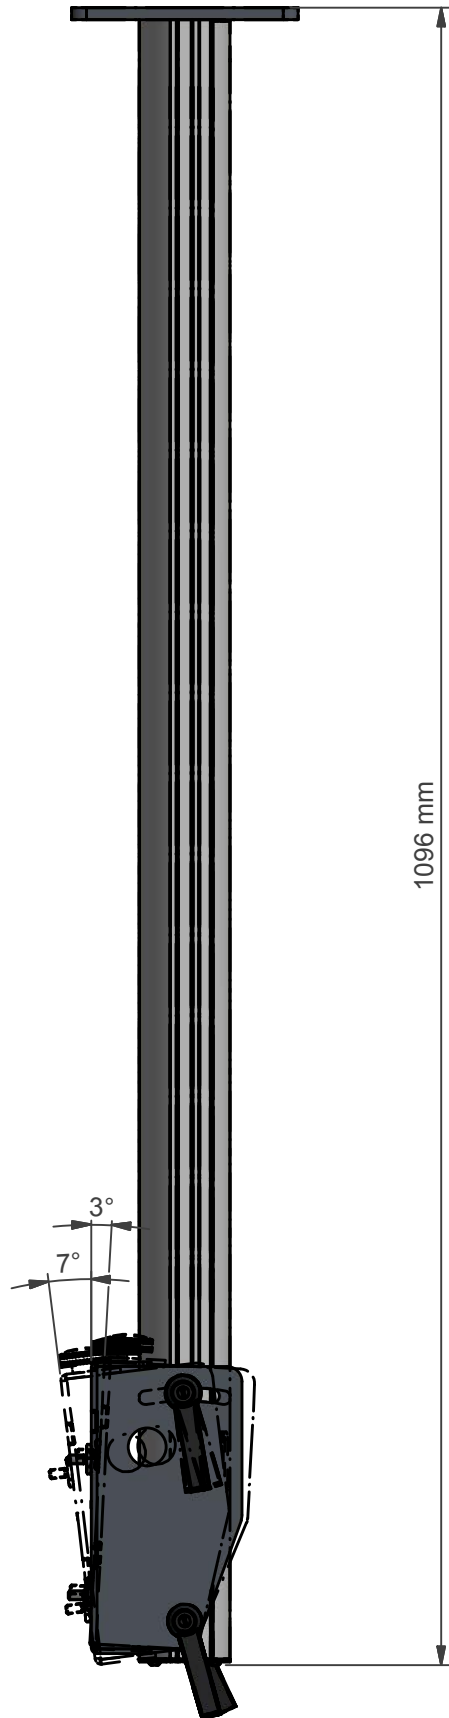

Ordering example: PCM-800-XXXX
 ↑ Length in mm

RANGE 200 mm TO MODEL LENGTH

Optional:
 CFR-800
 Ceiling Finishing Ring

Type	Model list	
	Profile	Length
PCM	800	1000
PCM	800	1500
PCM	800	2000

NOTE: All dimensions are ±..., in mm and subject to change