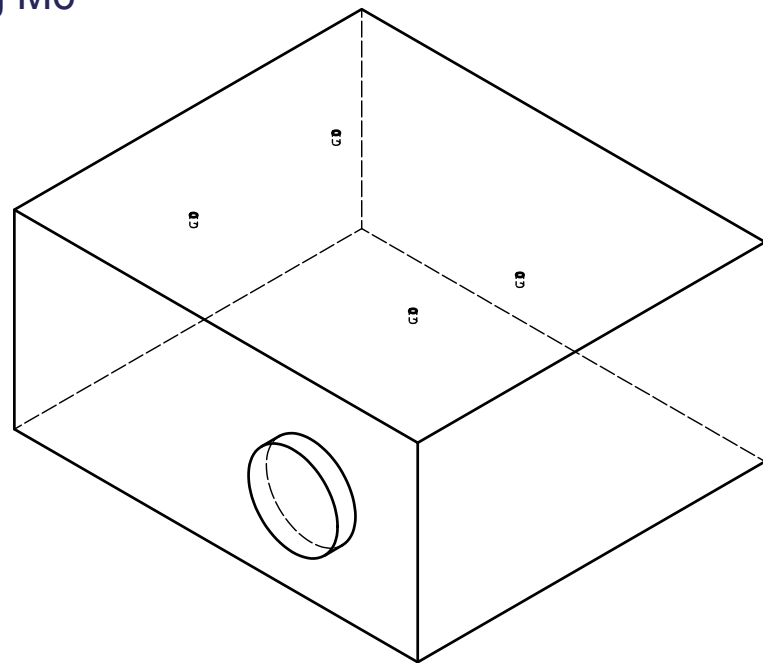

(4X) Bolt / Bout M6x12

(4X) Spring washer / Veerring M6

(4X) Washer / Ring M6

390061

392161

392361

392661

392666

392366

392165

392365

392665

392167

392367

392667

NOTE: All dimensions are ±..., in mm and subject to change