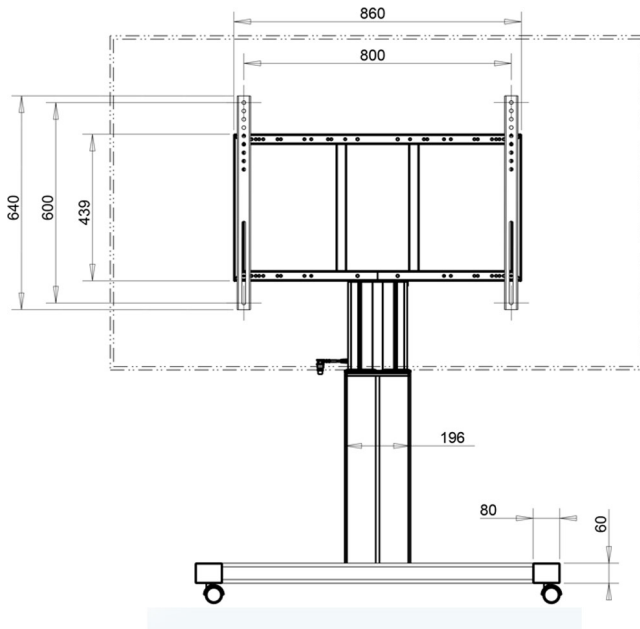

Audipack®

It's great to have solutions...

FACT SHEET

FSW-T160B

For large screens at school, training rooms and board rooms, Audipack offers the FSW-T160B trolley. This trolley can be used for touch screens up to 90" with a weight of 150 Kg. Many types of tv's, monitors and touchscreens can be fitted directly to the trolley with its various VESA mounting patterns. The height can be easily adjusted by a simple push on a button. The solid construction offers stability, safety and good value for money.

- ▲ **Low noise mechanism**
- ▲ **Very solid system**
- ▲ **Easy installation**
- ▲ **Including wired hand control**

Audipack®

It's great to have solutions...

FACT SHEET

FSW-T160B

Technical specifications

- ▲ **Lift capacity 150 Kg**
- ▲ **Power consumption 110-230 VAC (0,3Kw)**
- ▲ **Presentation height max. 1440 mm**
- ▲ **Suitable for VESA up to 800x600**
- ▲ **Colour: base frame and display mount black RAL 9005, anodized aluminium column**