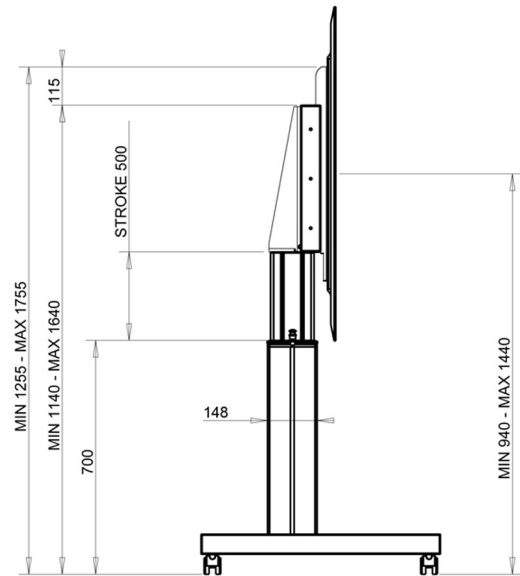

Audipack®

It's great to have solutions...

FACT SHEET

FSW-T160B

For large screens at school, training rooms and board rooms, Audipack offers the FSW-T160B trolley. This trolley can be used for touch screens up to 90" with a weight of 150 Kg. Many types of tv's, monitors and touchscreens can be fitted directly to the trolley with its various VESA mounting patterns. The height can be easily adjusted by a simple push on a button. The solid construction offers stability, safety and good value for money.

- ▲ **Low noise mechanism**
- ▲ **Very solid system**
- ▲ **Easy installation**
- ▲ **Including wired hand control**

Audipack®

It's great to have solutions...

FACT SHEET

FSW-T160B

Technical specifications

- ▲ **Lift capacity 150 Kg**
- ▲ **Power consumption 110-230 VAC (0,3Kw)**
- ▲ **Presentation height max. 1440 mm**
- ▲ **Suitable for VESA up to 800x600**
- ▲ **Colour: base frame and display mount black RAL 9005, anodized aluminium column**