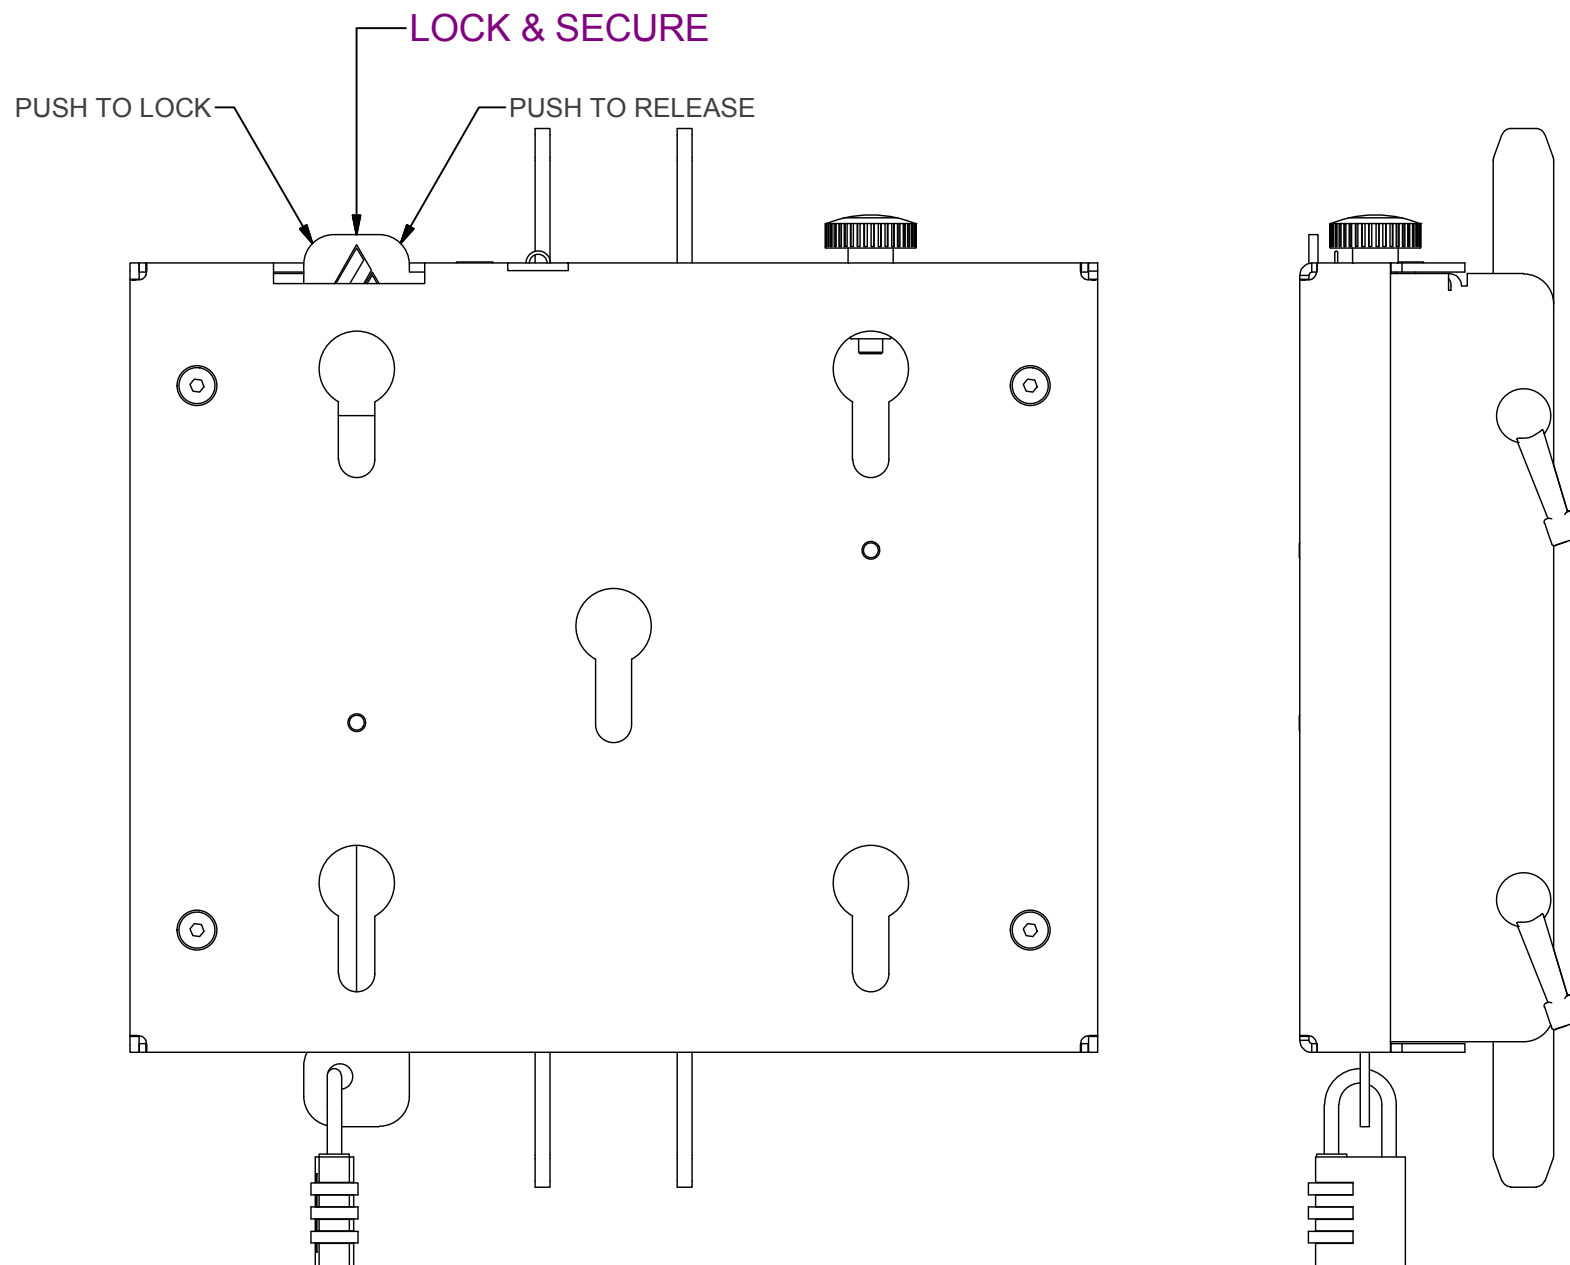

HORIZONTAL LEVELING:  
Turn CW: Rotate to the left  
Turn CCW: Rotate to the right

OPTIONAL

NOTE: All dimensions are ±..., in mm and subject to change

<p>© COPYRIGHT AUDIPACK This print and the information shown thereon, is the property of AUDIPACK. It may not be delivered to others nor reproduced for general circulation without the written consent of the AUDIPACK engineering department.</p>	 <p><b>AUDIPACK</b> Industriestraat 2-4 2751 GT Moerkapelle the Netherlands Tel: +31(0)795931671 Fax: +31(0)795933115 www.audipack.com</p>
<p>MOUNTING GUIDE 390765</p>	<p>MOUNTING HEAD SINGLE 700 SERIES</p>

Dimensions are indications, not to be used for any preparations. No rights can be derived from the above dimensions.