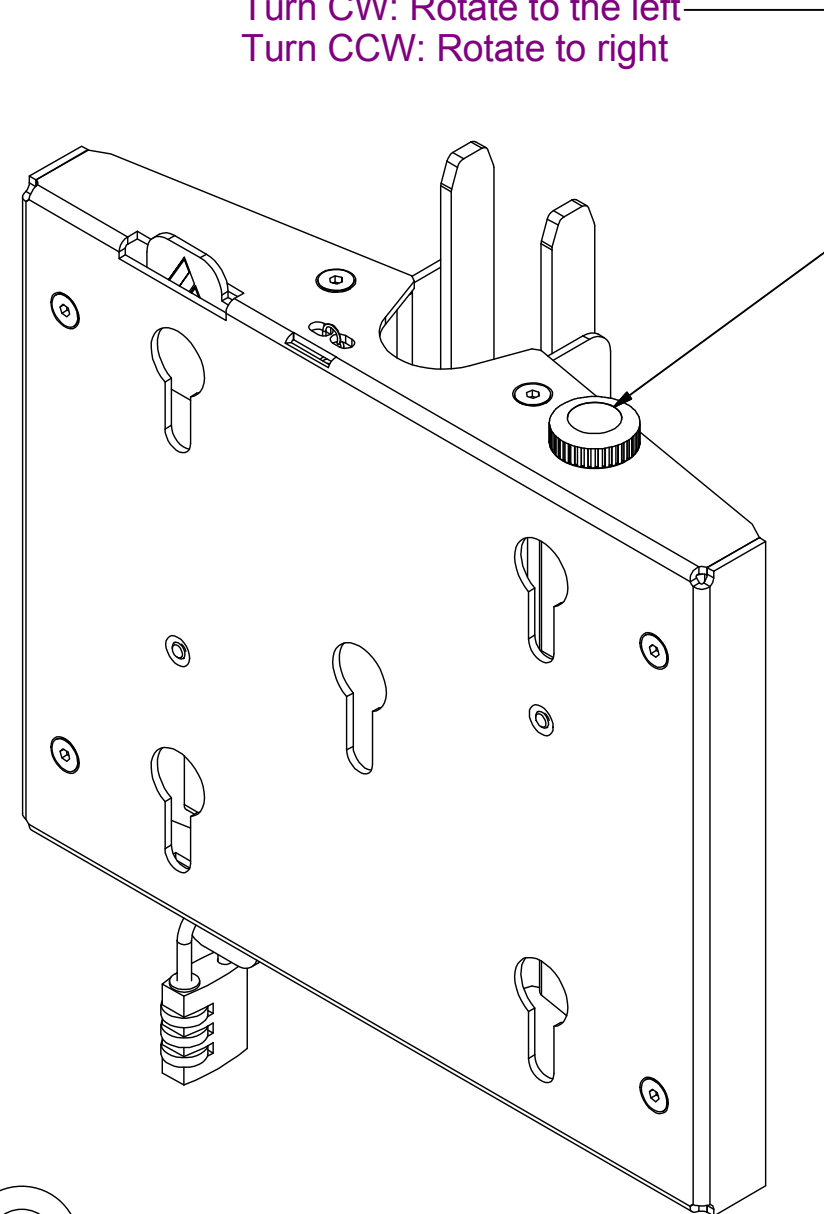

HORIZONTAL LEVELING:  
Turn CW: Rotate to the left  
Turn CCW: Rotate to the right

OPTIONAL

NOTE: All dimensions are ±..., in mm and subject to change

<p>© COPYRIGHT AUDIPACK This print and the information shown thereon, is the property of AUDIPACK. It may not be delivered to others nor reproduced for general circulation without the written consent of the AUDIPACK engineering department.</p>	 <p><b>AUDIPACK</b> Industriestraat 2-4 2751 GT Moerkapelle the Netherlands Tel: +31(0)795931671 Fax: +31(0)795933115 www.audipack.com</p>
<p>MOUNTING GUIDE 390765</p>	<p>MOUNTING HEAD SINGLE 700 SERIES</p>