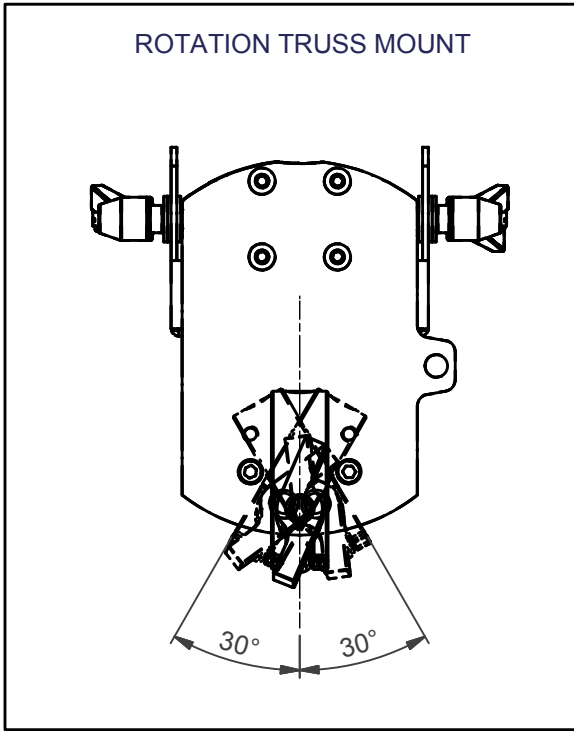

Ordering example: FTC-800-XXXX
 ↑ Length in mm

Max. 60 kg

Type	Model list	
	Profile	Length
FTC	800	1000
FTC	800	1500
FTC	800	2000

NOTE: All dimensions are ±..., in mm and subject to change

4X 392618 M6 MOUNTING CAM INCLUDED

Dimensions are indications, not to be used for any preparations. No rights can be derived from the above dimensions.

<p>© COPYRIGHT AUDIPACK This print and the information shown thereon, is the property of AUDIPACK. It may not be delivered to others nor reproduced for general circulation without the written consent of the AUDIPACK engineering department.</p>	 <p>AUDIPACK Industriestraat 2-4 2751 GT Moerkapelle the Netherlands Tel: +31(0)795931671 Fax: +31(0)795933115 www.audipack.com</p>
<p>Presentation PTC-800-1000_Presentation</p>	<p>FLAT PANEL TRUSS MOUNT</p>