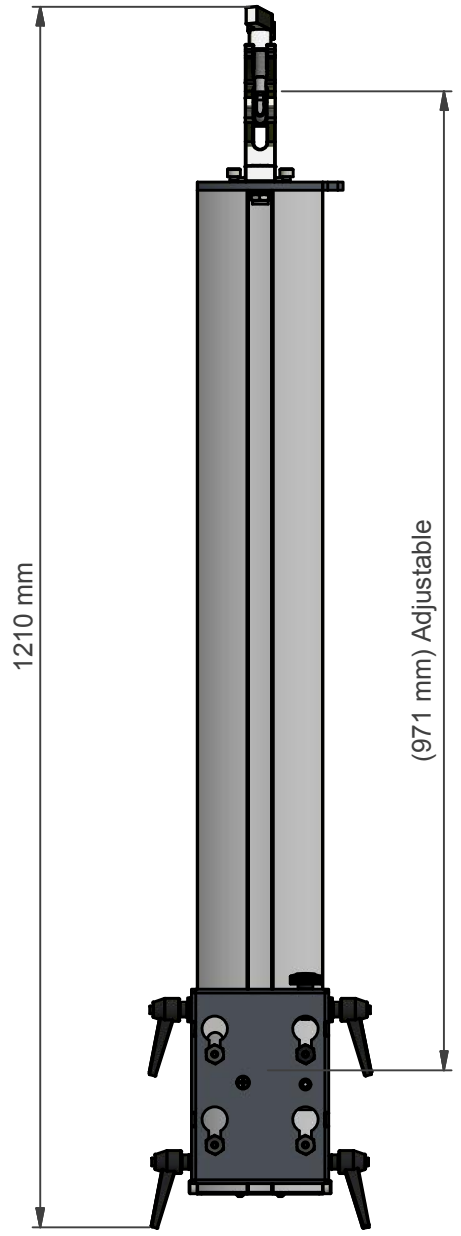

Ordering example: FTC-800-XXXX
 ↑ Length in mm

Max. 60 kg

Type	Model list	
	Profile	Length
FTC	800	1000
FTC	800	1500
FTC	800	2000

NOTE: All dimensions are ±..., in mm and subject to change

4X 392618 M6 MOUNTING CAM INCLUDED

Dimensions are indications, not to be used for any preparations. No rights can be derived from the above dimensions.

<p>© COPYRIGHT AUDIPACK This print and the information shown thereon, is the property of AUDIPACK. It may not be delivered to others nor reproduced for general circulation without the written consent of the AUDIPACK engineering department.</p>	 <p>AUDIPACK Industriestraat 2-4 2751 GT Moerkapelle the Netherlands Tel: +31(0)795931671 Fax: +31(0)795933115 www.audipack.com</p>
<p>Presentation PTC-800-1000_Presentation</p>	<p>FLAT PANEL TRUSS MOUNT</p>