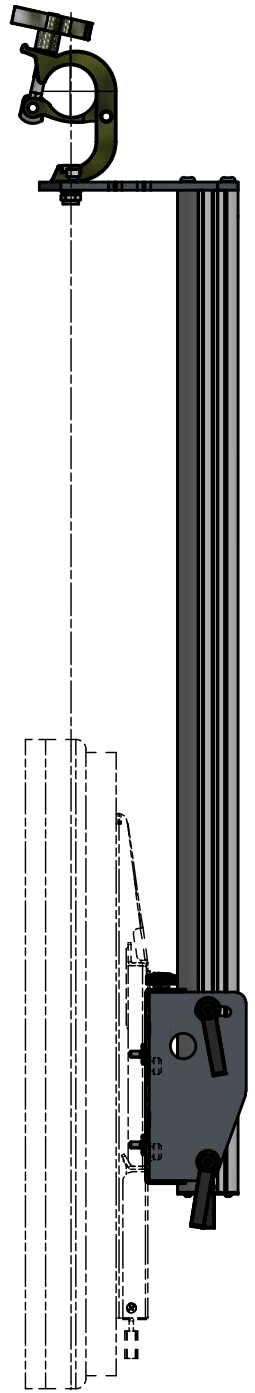

Ordering example: FTC-800-XXXX
 ↑ Length in mm

Max. 60 kg

Type	Model list	
	Profile	Length
FTC	800	1000
FTC	800	1500
FTC	800	2000

NOTE: All dimensions are ±..., in mm and subject to change

4X 392618 M6 MOUNTING CAM INCLUDED

Dimensions are indications, not to be used for any preparations. No rights can be derived from the above dimensions.

<p>© COPYRIGHT AUDIPACK This print and the information shown thereon, is the property of AUDIPACK. It may not be delivered to others nor reproduced for general circulation without the written consent of the AUDIPACK engineering department.</p>	 <p>AUDIPACK Industriestraat 2-4 2751 GT Moerkapelle the Netherlands Tel: +31(0)795931671 Fax: +31(0)795933115 www.audipack.com</p>
<p>Presentation PTC-800-1000_Presentation</p>	<p>FLAT PANEL TRUSS MOUNT</p>