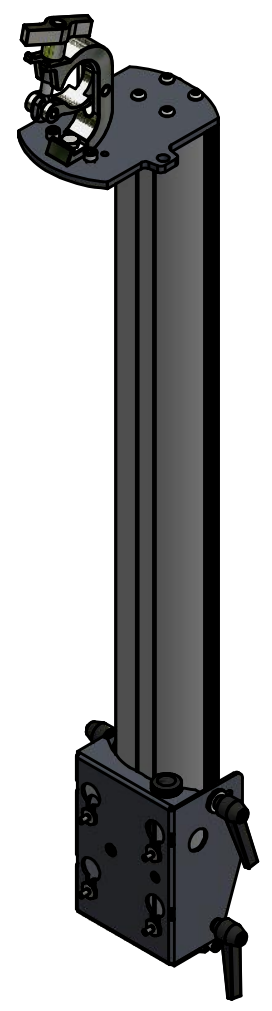

Ordering example: FTC-800-XXXX
 ↑ Length in mm

Max. 60 kg

Type	Model list	
	Profile	Length
FTC	800	1000
FTC	800	1500
FTC	800	2000

NOTE: All dimensions are ±..., in mm and subject to change

4X 392618 M6 MOUNTING CAM INCLUDED

Dimensions are indications, not to be used for any preparations. No rights can be derived from the above dimensions.

<p>© COPYRIGHT AUDIPACK This print and the information shown thereon, is the property of AUDIPACK. It may not be delivered to others nor reproduced for general circulation without the written consent of the AUDIPACK engineering department.</p>	 <p>AUDIPACK Industriestraat 2-4 2751 GT Moerkapelle the Netherlands Tel: +31(0)795931671 Fax: +31(0)795933115 www.audipack.com</p>
<p>Presentation PTC-800-1000_Presentation</p>	<p>FLAT PANEL TRUSS MOUNT</p>