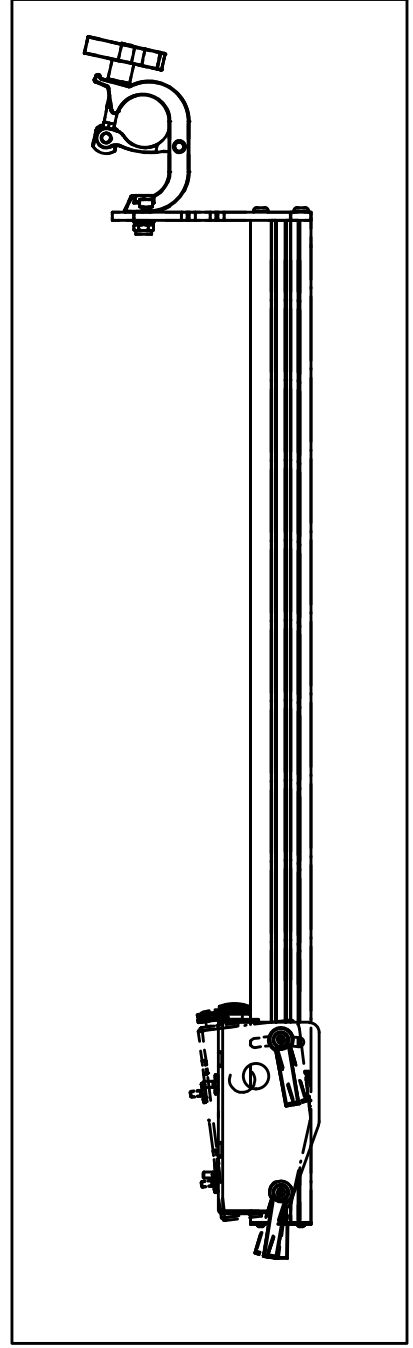

Ordering example: FTC-800-XXXX
 ↑ Length in mm

Max. 60 kg

Type	Model list	
	Profile	Length
FTC	800	1000
FTC	800	1500
FTC	800	2000

NOTE: All dimensions are ±..., in mm and subject to change

4X 392618 M6 MOUNTING CAM INCLUDED

Dimensions are indications, not to be used for any preparations. No rights can be derived from the above dimensions.

<p>© COPYRIGHT AUDIPACK This print and the information shown thereon, is the property of AUDIPACK. It may not be delivered to others nor reproduced for general circulation without the written consent of the AUDIPACK engineering department.</p>	 <p>AUDIPACK Industriestraat 2-4 2751 GT Moerkapelle the Netherlands Tel: +31(0)795931671 Fax: +31(0)795933115 www.audipack.com</p>
<p>Presentation PTC-800-1000_Presentation</p>	<p>FLAT PANEL TRUSS MOUNT</p>