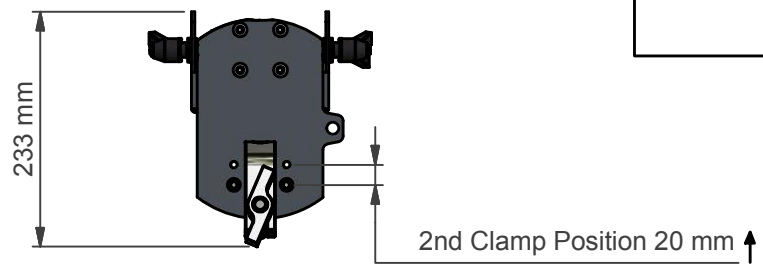

Ordering example: FTC-800-XXXX
 ↑ Length in mm

Max. 60 kg

Type	Model list	
	Profile	Length
FTC	800	1000
FTC	800	1500
FTC	800	2000

NOTE: All dimensions are ±..., in mm and subject to change

4X 392618 M6 MOUNTING CAM INCLUDED

Dimensions are indications, not to be used for any preparations. No rights can be derived from the above dimensions.

<p>© COPYRIGHT AUDIPACK This print and the information shown thereon, is the property of AUDIPACK. It may not be delivered to others nor reproduced for general circulation without the written consent of the AUDIPACK engineering department.</p>	 <p>AUDIPACK Industriestraat 2-4 2751 GT Moerkapelle the Netherlands Tel: +31(0)795931671 Fax: +31(0)795933115 www.audipack.com</p>
<p>Presentation PTC-800-1000_Presentation</p>	<p>FLAT PANEL TRUSS MOUNT</p>