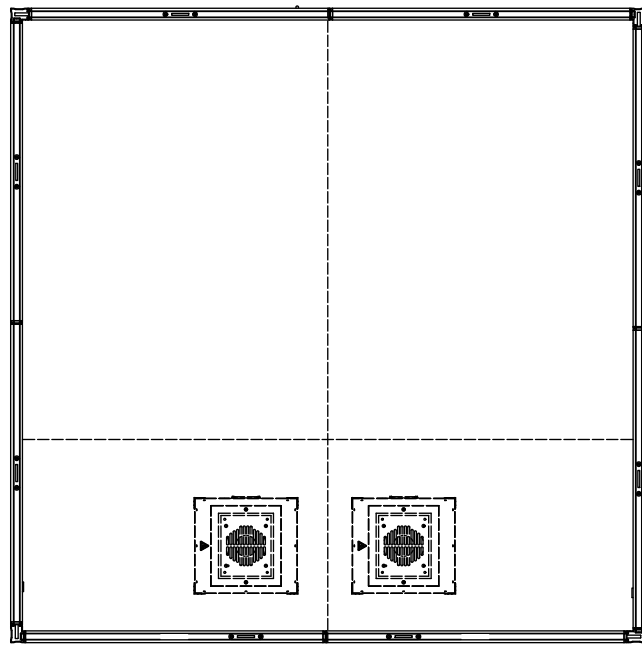

Top view

Ventilation pod

Front view

Side view

The access door can be placed on any side of the booth. Default position is at the back.

Standard components:

- 2 window panels
- 2 window panel with cable hatch
- 3 blind panels (1 with coat hanger)
- 1 door panel
- 2 roof panel
- 1 acoustic table
- 1 assembly alan key
- 2 ventilation units
- 4 corner posts