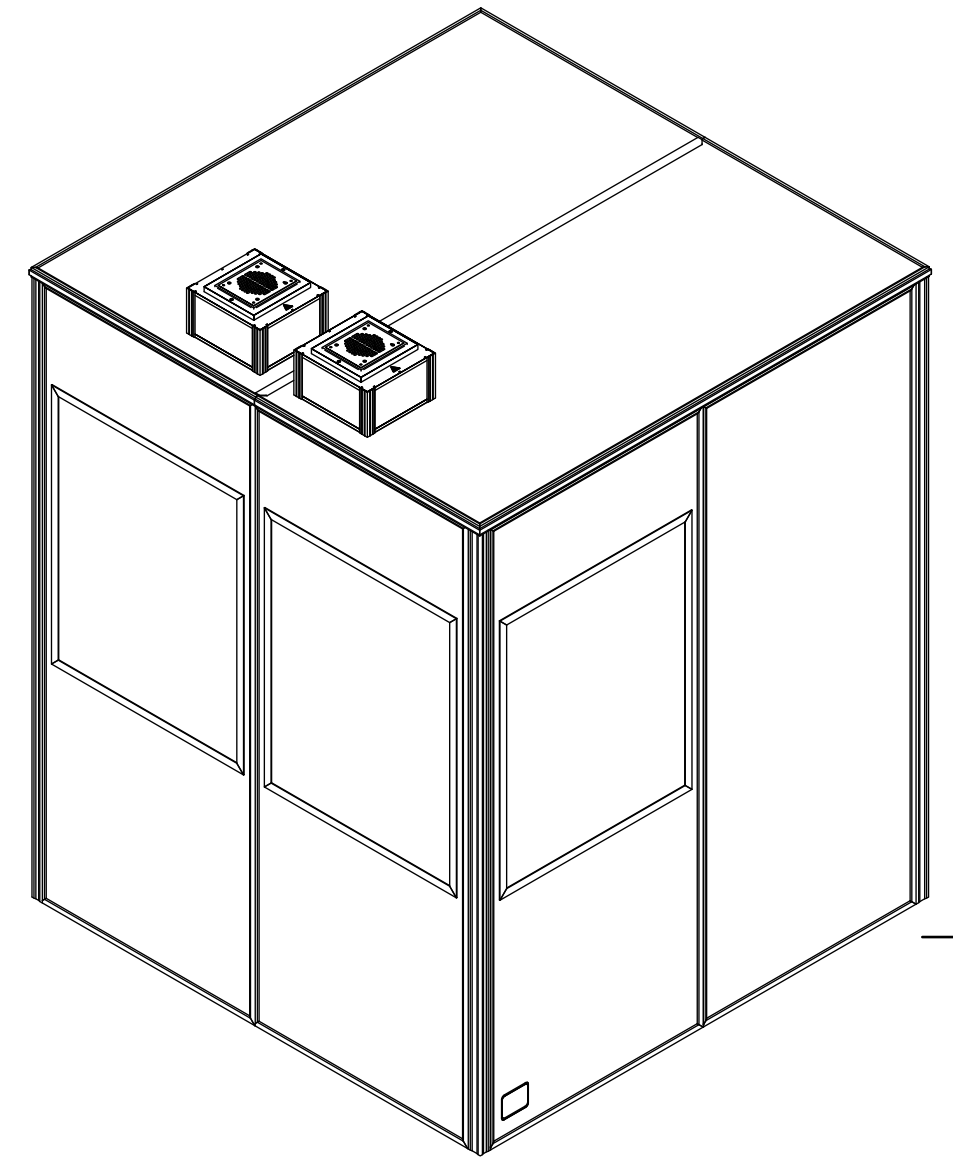

Top view

Ventilation pod

Front view

Side view

The access door can be placed on any side of the booth. Default position is at the back.

Standard components:

- 2 window panels
- 2 window panel with cable hatch
- 3 blind panels (1 with coat hanger)
- 1 door panel
- 2 roof panel
- 1 acoustic table
- 1 assembly alan key
- 2 ventilation units
- 4 corner posts