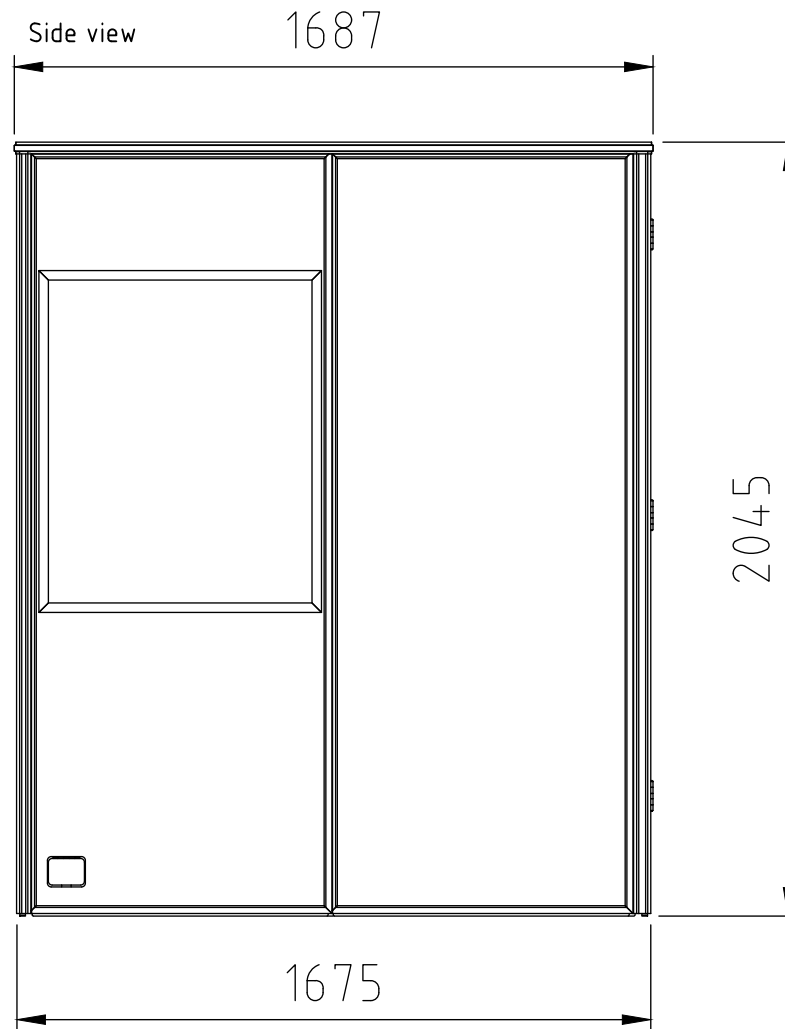

Top view

Ventilation pod

Front view

Side view

The access door can be placed on any side of the booth. Default position is at the back.

Standard components:

- 2 window panels
- 2 window panel with cable hatch
- 3 blind panels (1 with coat hanger)
- 1 door panel
- 2 roof panel
- 1 acoustic table
- 1 assembly alan key
- 2 ventilation units
- 4 corner posts