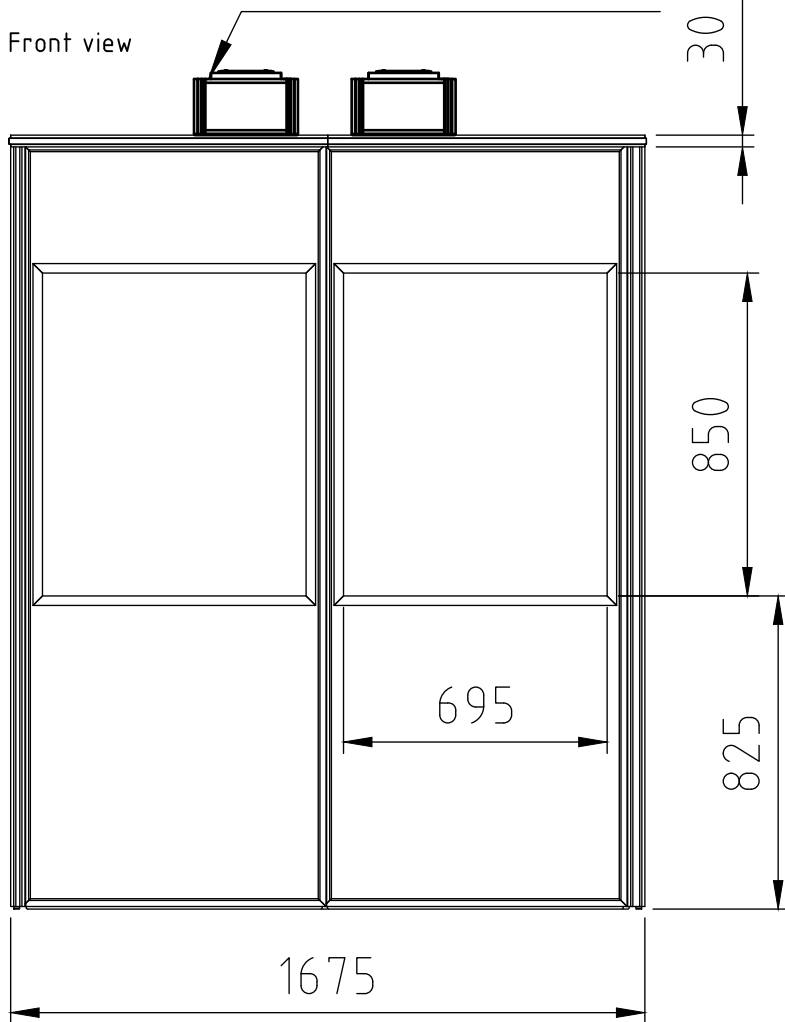

Top view

Ventilation pod

Front view

Side view

The access door can be placed on any side of the booth. Default position is at the back.

Standard components:

- 2 window panels
- 2 window panel with cable hatch
- 3 blind panels (1 with coat hanger)
- 1 door panel
- 2 roof panel
- 1 acoustic table
- 1 assembly alan key
- 2 ventilation units
- 4 corner posts