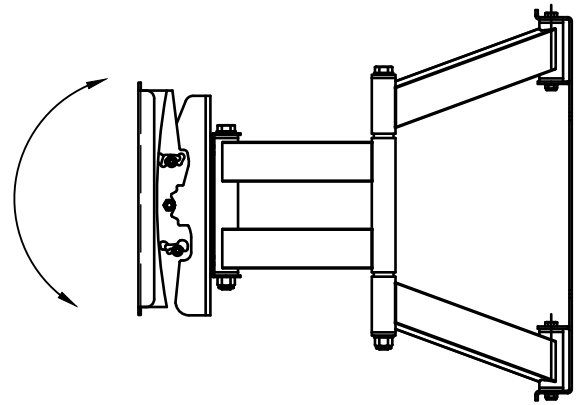

D

145 - 690

504

494

L&S5

Articulation wall arm for UFPRO mounts

1 2 3 4 5 6

 <p><b>AUDIPACK</b> Industriestraat 2 2751 GT 't Hor-oppelle The Netherlands tel. +31(0)795931671 fax. +31(0)795933115 www.Audipack.com</p> <p>© COPYRIGHT AUDIPACK This print and the information shown thereon, is the property of AUDIPACK. It may not be delivered to others nor reproduced for general circulation without the written consent of the AUDIPACK engineering department.</p>	<p>Material: Treatment: RAL 9005</p>	<p>TOLERANCES, UNLESS NOTED OTHERWISE: ISO 2768-m</p>
	<p>Drawn by: Name: Juul Date: 15-05-2016 Checked by: Appr. by:</p>	<p>Scale: 1:10 Format: A4</p>
<p>Description: Full articulation wall arm L&amp;S5</p>		<p>DO NOT SCALE PRINT Part Number: FWA-BM80</p>