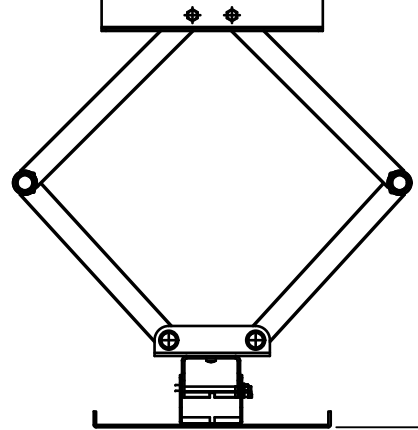

1 2 3 4 5 6

A

A

B

B

C

C

D

D

145 - 690

504

494

L&S5

Articulation wall arm for UFPRO mounts

1 2 3 4 5 6

 <p><b>AUDIPACK</b> Industriestraat 2 2751 GT 't Hor-oppelle The Netherlands tel. +31(0)795931671 fax. +31(0)795933115 www.Audipack.com</p> <p>© COPYRIGHT AUDIPACK This print and the information shown thereon, is the property of AUDIPACK. It may not be delivered to others nor reproduced for general circulation without the written consent of the AUDIPACK engineering department.</p>	<p>Material: Treatment: RAL 9005</p>	<p>TOLERANCES, UNLESS NOTED OTHERWISE: ISO 2768-m</p>
	<p>Drawn by: Name: Juul Date: 15-05-2016 Checked by: Appr. by:</p>	<p>Scale: 1:10 Format: A4</p>
<p>Description: Full articulation wall arm L&amp;S5</p>		<p>DO NOT SCALE PRINT Part Number: FWA-BM80</p>