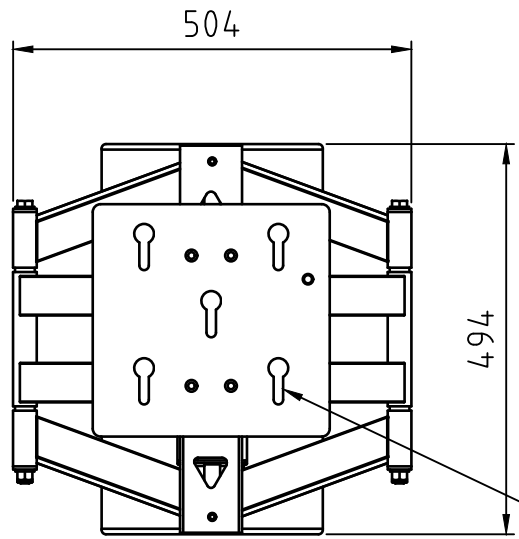

D

145 - 690

504

494

L&S5

Articulation wall arm for UFPRO mounts

1 2 3 4 5 6

 <p><b>AUDIPACK</b> Industriestraat 2 2751 GT 't Hor-oppelle The Netherlands tel. +31(0)795931671 fax. +31(0)795933115 www.Audipack.com</p> <p>© COPYRIGHT AUDIPACK This print and the information shown thereon, is the property of AUDIPACK. It may not be delivered to others nor reproduced for general circulation without the written consent of the AUDIPACK engineering department.</p>	<p>Material: Treatment: RAL 9005</p>	<p>TOLERANCES, UNLESS NOTED OTHERWISE: ISO 2768-m</p>
	<p>Drawn by: Name: Juul Date: 15-05-2016 Checked by: Appr. by:</p>	<p>Scale: 1:10 Format: A4</p>
<p>Description: Full articulation wall arm L&amp;S5</p>		<p>DO NOT SCALE PRINT Part Number: FWA-BM80</p>