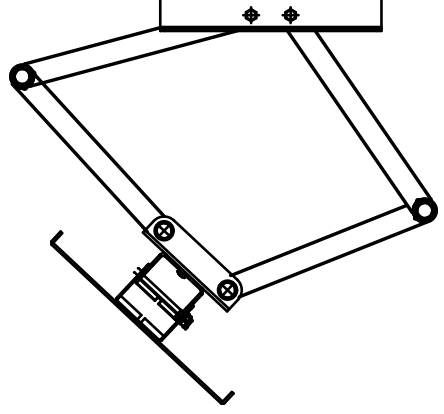

1 2 3 4 5 6

A

A

B

B

C

C

D

D

145 - 690

504

494

L&S5

Articulation wall arm for UFPRO mounts

1 2 3 4 5 6

 <p><b>AUDIPACK</b> Industriestraat 2 2751 GT 't Hor-oppelle The Netherlands tel. +31(0)795931671 fax. +31(0)795933115 www.Audipack.com</p> <p>© COPYRIGHT AUDIPACK This print and the information shown thereon, is the property of AUDIPACK. It may not be delivered to others nor reproduced for general circulation without the written consent of the AUDIPACK engineering department.</p>	<p>Material: Treatment: RAL 9005</p>	<p>TOLERANCES, UNLESS NOTED OTHERWISE: ISO 2768-m</p>
	<p>Drawn by: Name: Juul Date: 15-05-2016 Checked by: Appr. by:</p>	<p>Scale: 1:10 Format: A4</p>
<p>Description: Full articulation wall arm L&amp;S5</p>		<p>DO NOT SCALE PRINT Part Number: FWA-BM80</p>