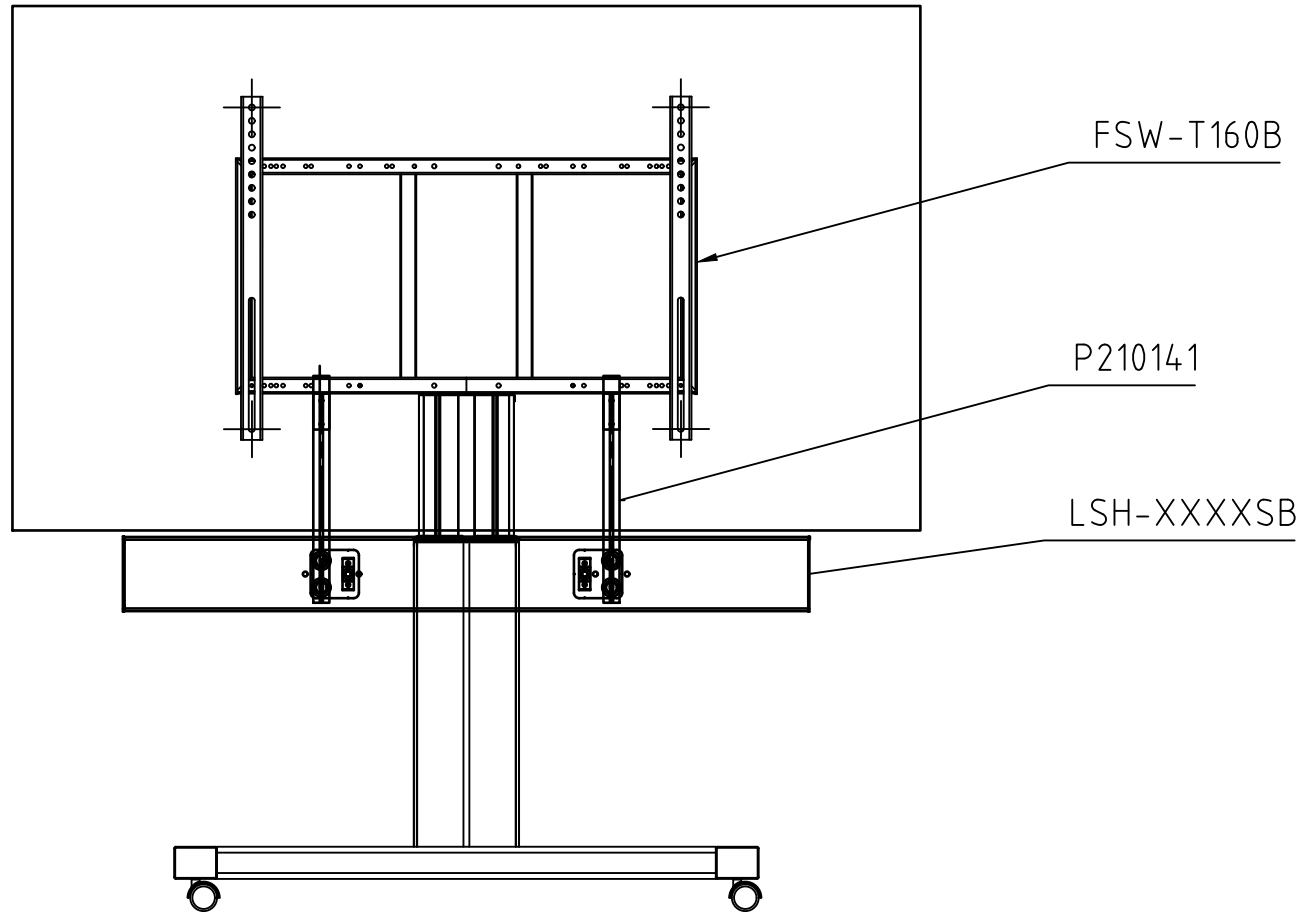

Mounting set for installing LSH-XXXXSB under / to FSW-T160B  
 Max. screen height 980 mm (75")

 <b>AUDIPACK</b> <small>Industriestraat 2          2721 CT Hoerakapelle          The Netherlands          tel. +31(0)795931671          fax. +31(0)79593115          www.Audipack.com</small>	Material: Treatment:	TOLERANCES, UNLESS NOTED OTHERWISE: ISO 2768-m
	Drawn by: Name: <b>Julian</b> Date: <b>04-06-2021</b> Checked by: Appr. by:	Sheet: 1 of 1 Scale: 1:15 Format: A4
<small>© COPYRIGHT AUDIPACK          This print and the information shown thereon, is the          property of AUDIPACK.          If any part be delivered to others nor reproduced for          general circulation without the written consent of          the AUDIPACK engineering department</small>	Description: <b>Soundbar mount to FSW-T160</b>	Part Number: <b>P210141</b>