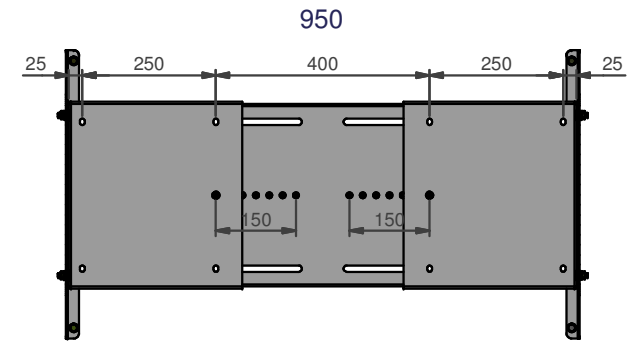

**AUDIPACK**  
 Industriestraat 2-4  
 2751 GT Moerkapelle  
 the Netherlands  
 Tel: +31(0)795931671  
 Fax: +31(0)795933115  
 www.audipack.com

PRESENTATION  
 POH-CMTILT

POH CEILING MOUNT TILT

NOTE: All dimensions are  $\pm$ ..., in mm and subject to change