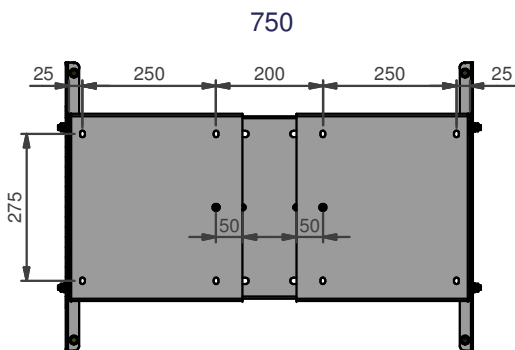

**AUDIPACK**  
 Industriestraat 2-4  
 2751 GT Moerkapelle  
 the Netherlands  
 Tel: +31(0)795931671  
 Fax: +31(0)795933115  
 www.audipack.com

PRESENTATION  
 POH-CMTILT

POH CEILING MOUNT TILT

NOTE: All dimensions are  $\pm$ ..., in mm and subject to change