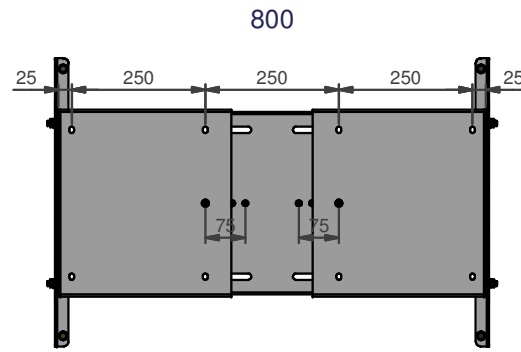

**AUDIPACK**  
 Industriestraat 2-4  
 2751 GT Moerkapelle  
 the Netherlands  
 Tel: +31(0)795931671  
 Fax: +31(0)795933115  
 www.audipack.com

PRESENTATION  
 POH-CMTILT

POH CEILING MOUNT TILT

NOTE: All dimensions are  $\pm$ ..., in mm and subject to change