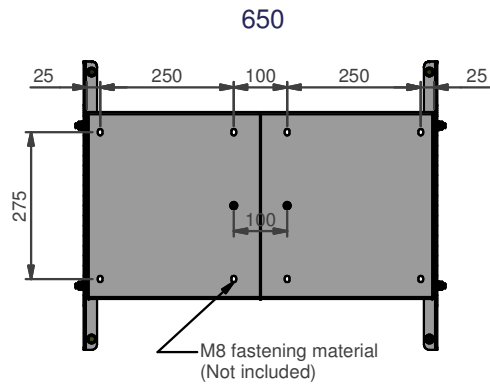

**AUDIPACK**  
 Industriestraat 2-4  
 2751 GT Moerkapelle  
 the Netherlands  
 Tel: +31(0)795931671  
 Fax: +31(0)795933115  
 www.audipack.com

PRESENTATION  
 POH-CMTILT

POH CEILING MOUNT TILT

NOTE: All dimensions are  $\pm$ ..., in mm and subject to change