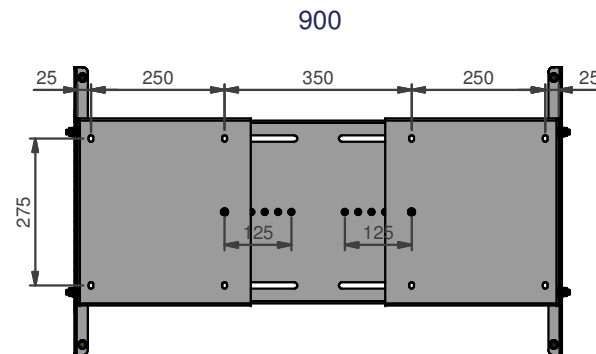

**AUDIPACK**  
 Industriestraat 2-4  
 2751 GT Moerkapelle  
 the Netherlands  
 Tel: +31(0)795931671  
 Fax: +31(0)795933115  
 www.audipack.com

PRESENTATION  
 POH-CMTILT

POH CEILING MOUNT TILT

NOTE: All dimensions are  $\pm$ ..., in mm and subject to change