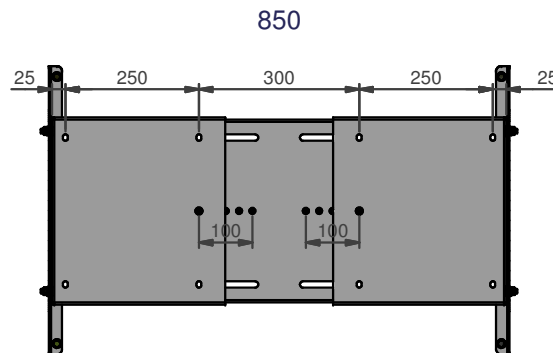

**AUDIPACK**  
 Industriestraat 2-4  
 2751 GT Moerkapelle  
 the Netherlands  
 Tel: +31(0)795931671  
 Fax: +31(0)795933115  
 www.audipack.com

PRESENTATION  
 POH-CMTILT

POH CEILING MOUNT TILT

NOTE: All dimensions are  $\pm$ ..., in mm and subject to change