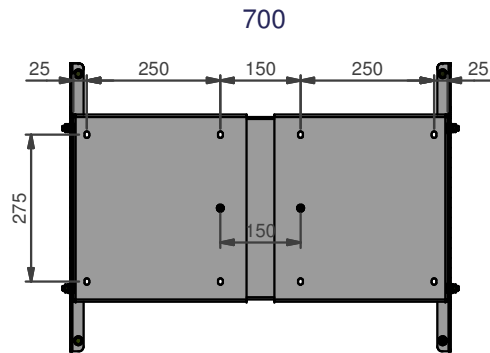

**AUDIPACK**  
 Industriestraat 2-4  
 2751 GT Moerkapelle  
 the Netherlands  
 Tel: +31(0)795931671  
 Fax: +31(0)795933115  
 www.audipack.com

PRESENTATION  
 POH-CMTILT

POH CEILING MOUNT TILT

NOTE: All dimensions are  $\pm$ ..., in mm and subject to change