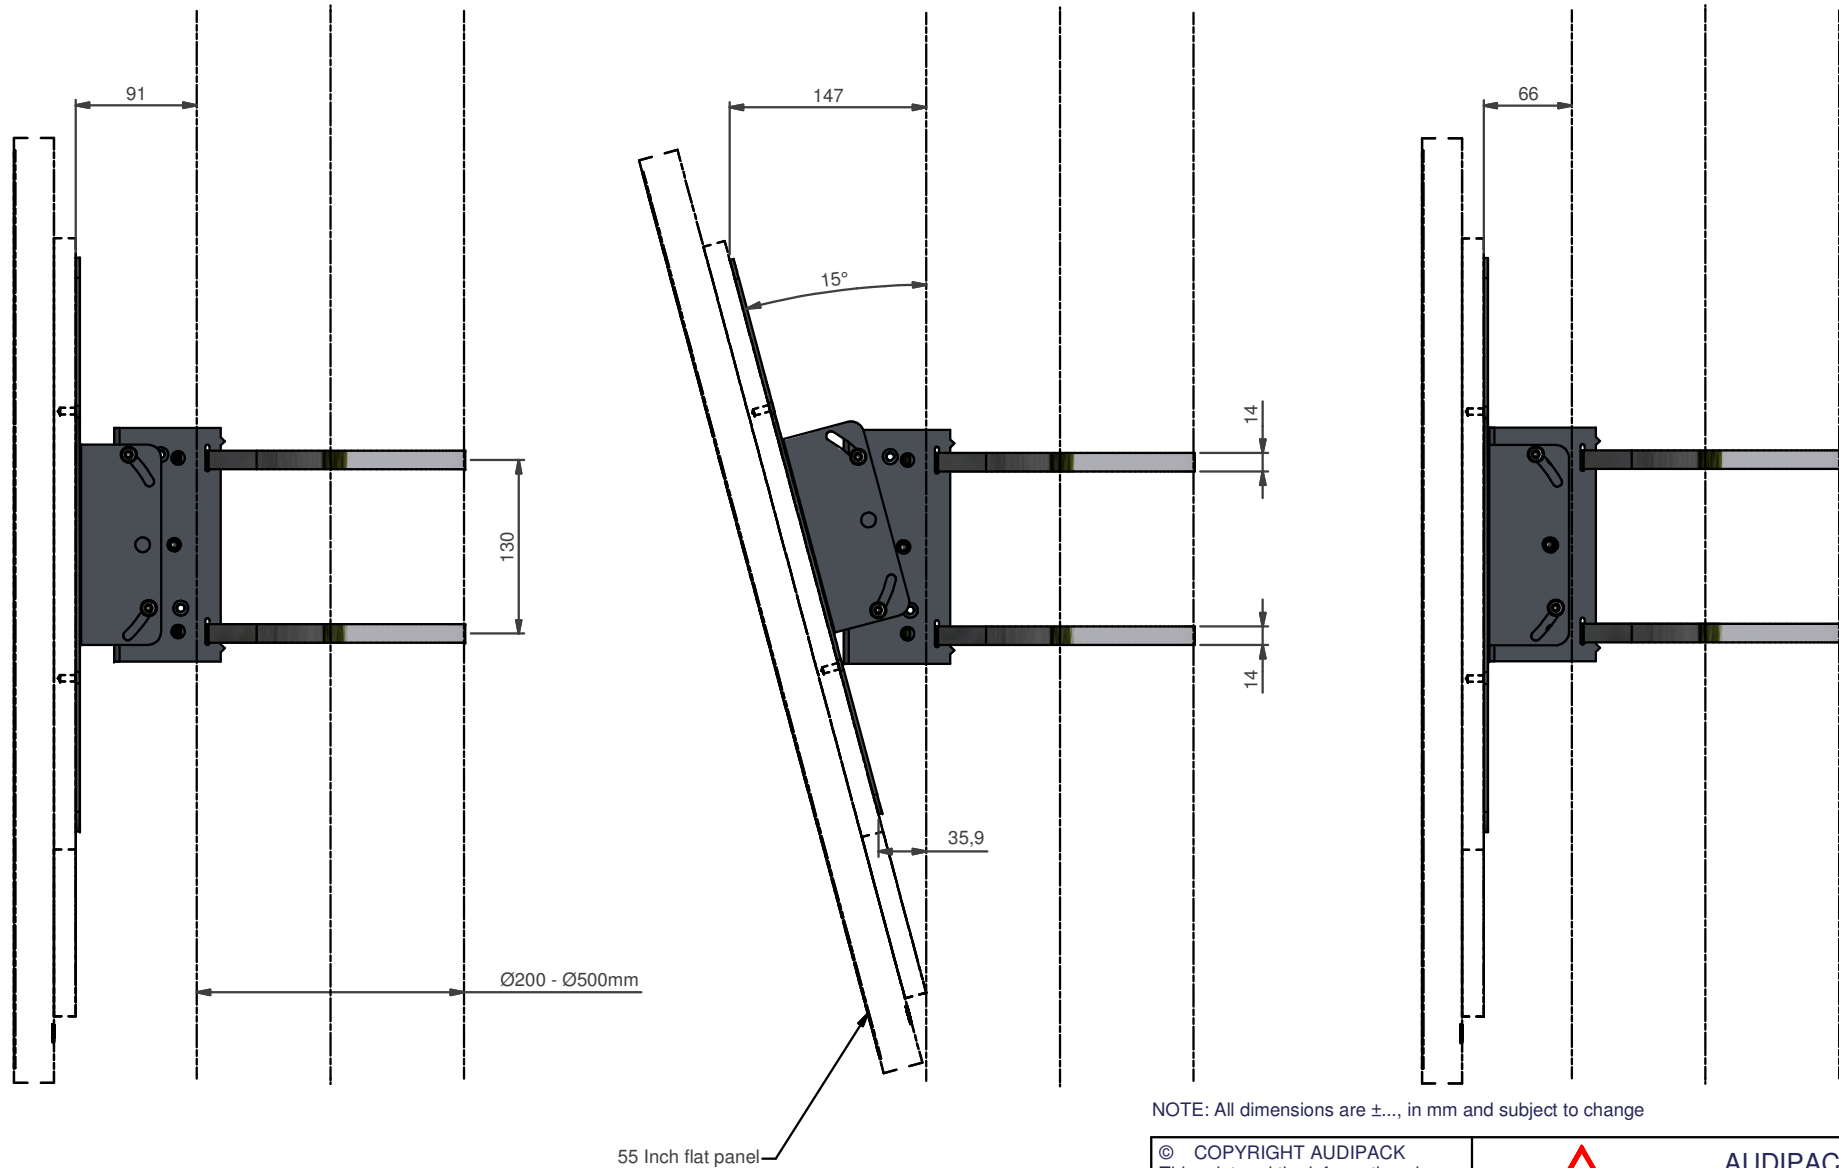

Max.  
30 Kg

NOTE: All dimensions are ±..., in mm and subject to change

Dimensions are indications, not to be used for any preparations. No rights can be derived from the above dimensions.

<p>© COPYRIGHT AUDIPACK This print and the information shown thereon, is the property of AUDIPACK. It may not be delivered to others nor reproduced for general circulation without the written consent of the AUDIPACK engineering department.</p>	 <p><b>AUDIPACK</b><sup>®</sup></p> <p>AUDIPACK Industriestraat 2-4 2751 GT Moerkapelle the Netherlands Tel: +31(0)795931671 Fax: +31(0)795933115 www.audipack.com</p>
<p>PRESENTATION FKM-V400T</p>	<p>FP COLUMN MOUNT TILTABLE</p>

0 DEGREES

15 DEGREES

NOT TILTABLE

NOTE: All dimensions are ±..., in mm and subject to change

© COPYRIGHT AUDIPACK  
 This print and the information shown  
 thereon, is the property of  
 AUDIPACK.  
 It may not be delivered to others nor  
 reproduced for general circulation  
 without the written consent of the  
 AUDIPACK engineering department.