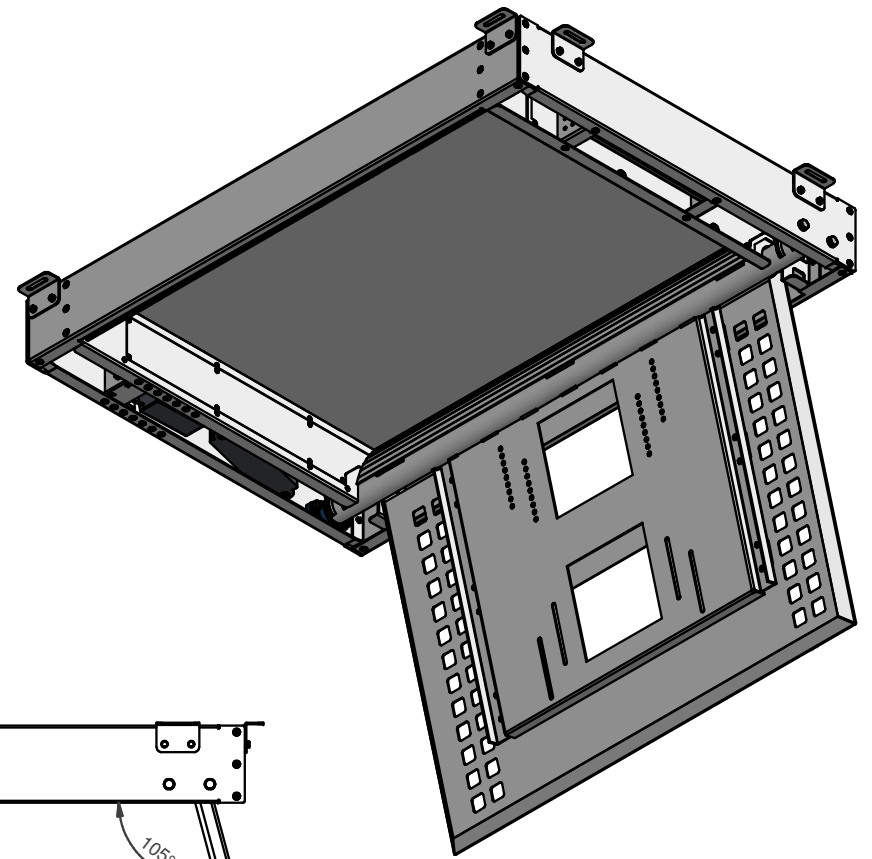

AUDIPACK
 Industriestraat 2-4
 2751 GT Moerkapelle
 the Netherlands

Tel: +31(0)795931671
 Fax: +31(0)795933115

www.audipack.com

PRESENTATION
 FFCL-4046

FFCL-4046

Dimensions are indications, not to be used for any preparations. No rights can be derived from the above dimensions.