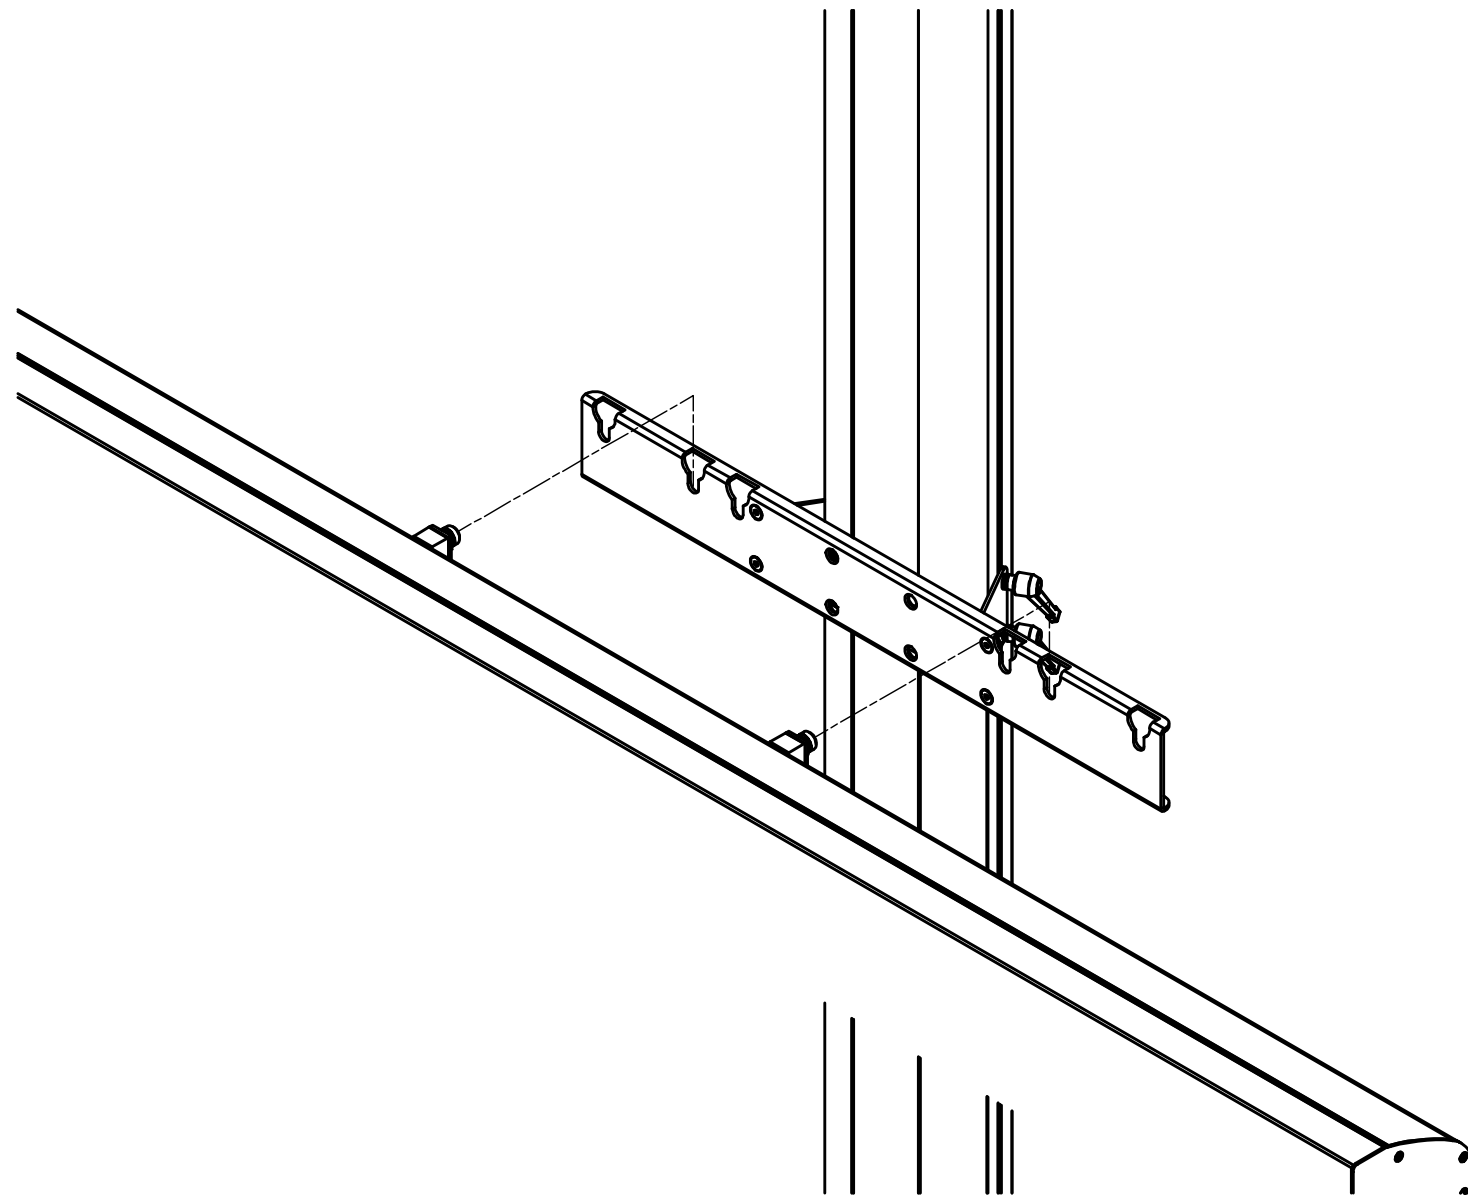

Dimensions are indications, not to be used for any preparations. No rights can be derived from the above dimensions.

NOTE: All dimensions are ±..., in mm and subject to change

<p>© COPYRIGHT AUDIPACK This print and the information shown thereon, is the property of AUDIPACK. It may not be delivered to others nor reproduced for general circulation without the written consent of the AUDIPACK engineering department.</p>	 <p>AUDIPACK[®]</p> <p>AUDIPACK Industriestraat 2-4 2751 GT Moerkapelle the Netherlands Tel: +31(0)795931671 Fax: +31(0)795933115 www.audipack.com</p>
<p>PRESENTATION LSH-FS900</p>	<p>SOUNDBAR MOUNTING INTERFACE FOR 900 SERIES FLOOR STAND</p>