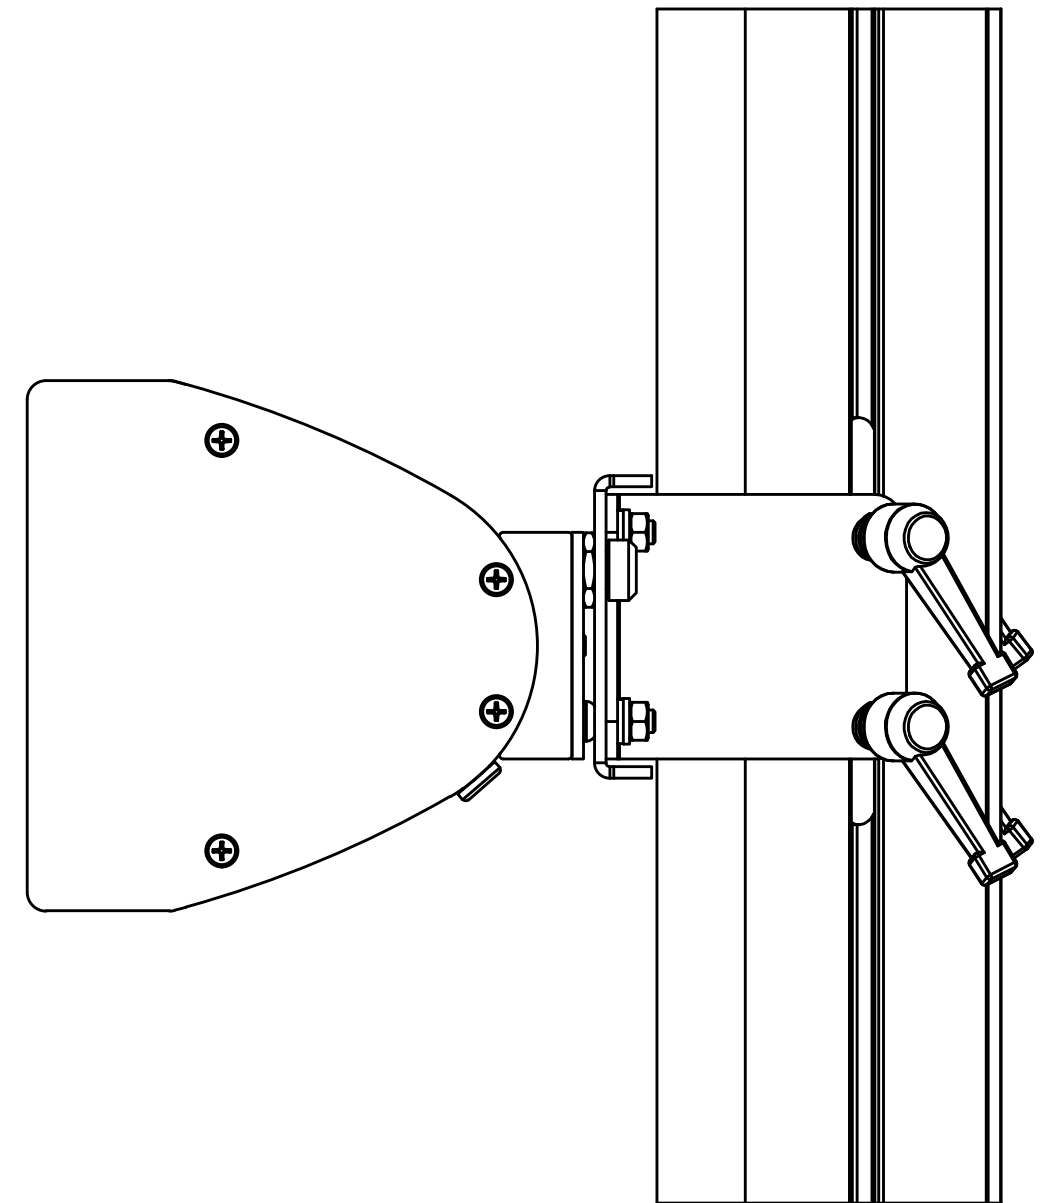

Dimensions are indications, not to be used for any preparations. No rights can be derived from the above dimensions.

NOTE: All dimensions are ±..., in mm and subject to change

<p>© COPYRIGHT AUDIPACK This print and the information shown thereon, is the property of AUDIPACK. It may not be delivered to others nor reproduced for general circulation without the written consent of the AUDIPACK engineering department.</p>	 <p>AUDIPACK[®]</p> <p>AUDIPACK Industriestraat 2-4 2751 GT Moerkapelle the Netherlands Tel: +31(0)795931671 Fax: +31(0)795933115 www.audipack.com</p>
<p>PRESENTATION LSH-FS900</p>	<p>SOUNDBAR MOUNTING INTERFACE FOR 900 SERIES FLOOR STAND</p>

NOTE: All dimensions are ±..., in mm and subject to change

<p>© COPYRIGHT AUDIPACK This print and the information shown thereon, is the property of AUDIPACK. It may not be delivered to others nor reproduced for general circulation without the written consent of the AUDIPACK engineering department.</p>	 AUDIPACK®	<p>AUDIPACK Industriestraat 2-4 2751 GT Moerkapelle the Netherlands Tel: +31(0)795931671 Fax: +31(0)795933115 www.audipack.com</p>
<p>PRESENTATION LSH-FS900</p>	<p>SOUNDBAR MOUNTING INTERFACE FOR 900 SERIES FLOOR STAND</p>	