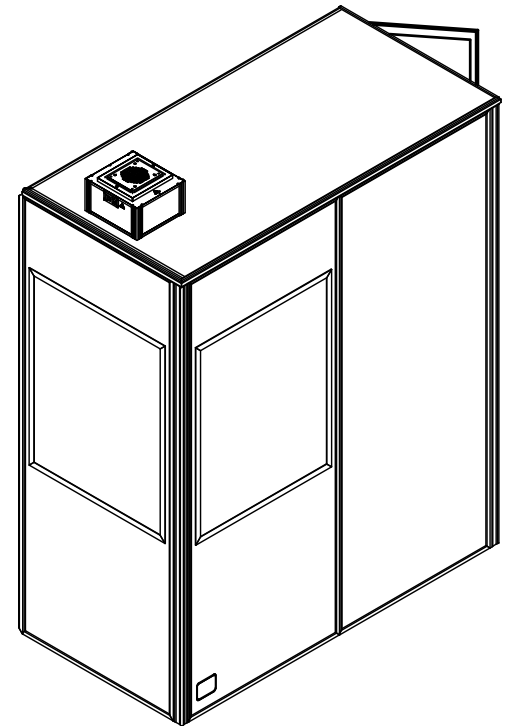

AUDIPACK Industriestraat 2 2251 GT Hoerhaghele The Netherlands tel. +31(0)795931671 fax. +31(0)795933115 www.audipack.com	Material: Treatment:	TOLERANCES, UNLESS NOTED OTHERWISE: ISO 2768-m	
	Drawn by: JR. vd Berg Checked by: Appr. by:	Date: 24-02-2023 Scale: 1:30 Format: A4	Sheet: 1 of: 1 DO NOT SCALE PRINT
© COPYRIGHT AUDIPACK This print and the information shown thereon, is the property of AUDIPACK. If any part is delivered to others nor reproduced for general circulation without the written consent of the AUDIPACK engineering department.	Description: Silent 9600 interpreter booth 1 person	Part Number: P220452	

1

2

3

4

5

6

Drawing