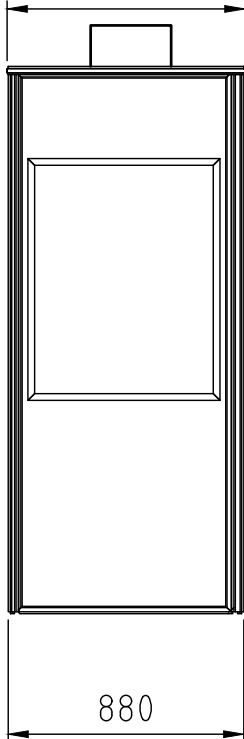

1

2

3

4

5

6

Top view

The access door can be placed on any side of the booth.  
Default position is at the back.

Standard components:

- 1 window panel
- 2 window panels with cable hatch
- 1 blind panel
- 1 blind panel with coat hanger
- 1 door panel
- 1 roof panel
- 1 Table
- 1 Assembly alan key
- 1 ventilation unit with LED dimmer

A

B

A

B

Front view

890

880

C

D

C

D

175

Side view

1687

850

823