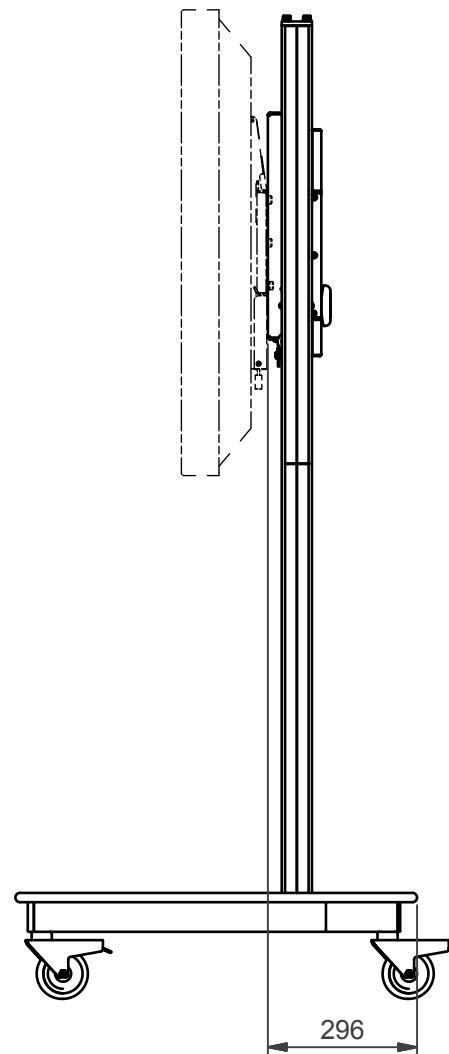

Cover plate DFS-CP (optional)

VESA 400x400 &
VESA 600x400

Power supply 230 volt
Max. load 120 Kg
Standard :L&S5 mounting interface
RF remote controlled
Screen height adjustable over total column length 700-1580 mm (centre screen)

Shown dimensions are incl. optional coverplate

Dimensions are indications, not to be used for any preparations. No rights can be derived from the above dimensions.

NOTE: All dimensions are ±..., in mm and subject to change