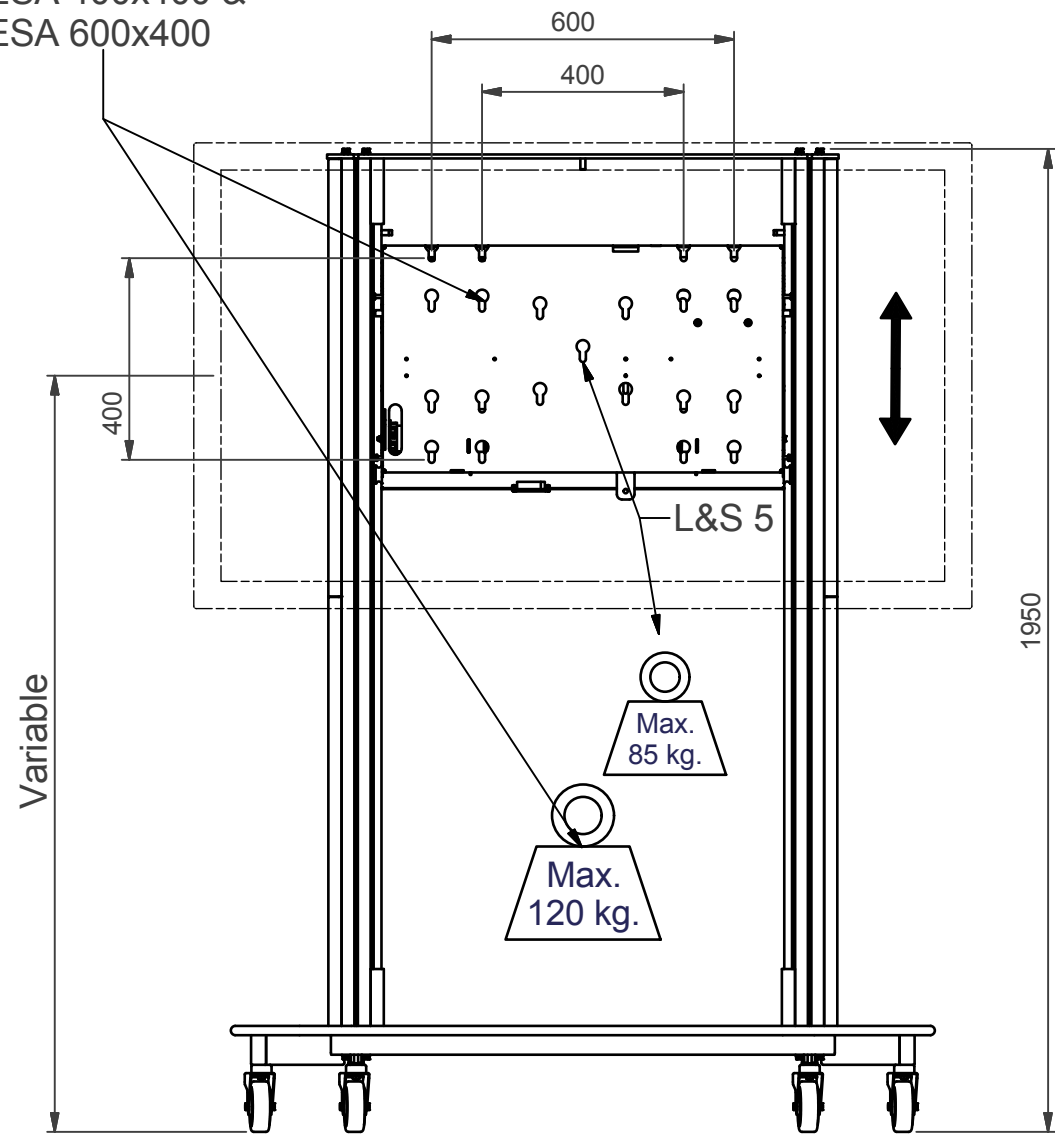

Cover plate DFS-CP (optional)

VESA 400x400 &
VESA 600x400

Power supply 230 volt
Max. load 120 Kg
Standard :L&S5 mounting interface
RF remote controlled
Screen height adjustable over total column length 700-1580 mm (centre screen)

Shown dimensions are incl. optional coverplate

Dimensions are indications, not to be used for any preparations. No rights can be derived from the above dimensions.

NOTE: All dimensions are ±..., in mm and subject to change