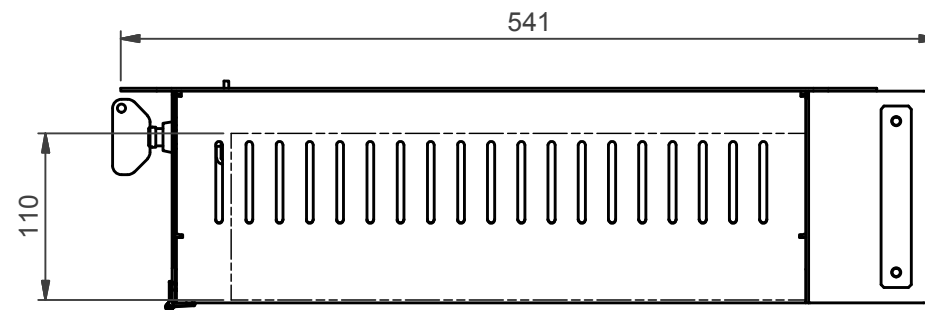

Max. equipment (incl. Cables) dimensions:

Width=440mm
 Depth=380mm
 Height=110mm

Dimensions are indications, not to be used for any preparations. No rights can be derived from the above dimensions.

NOTE: All dimensions are ±..., in mm and subject to change