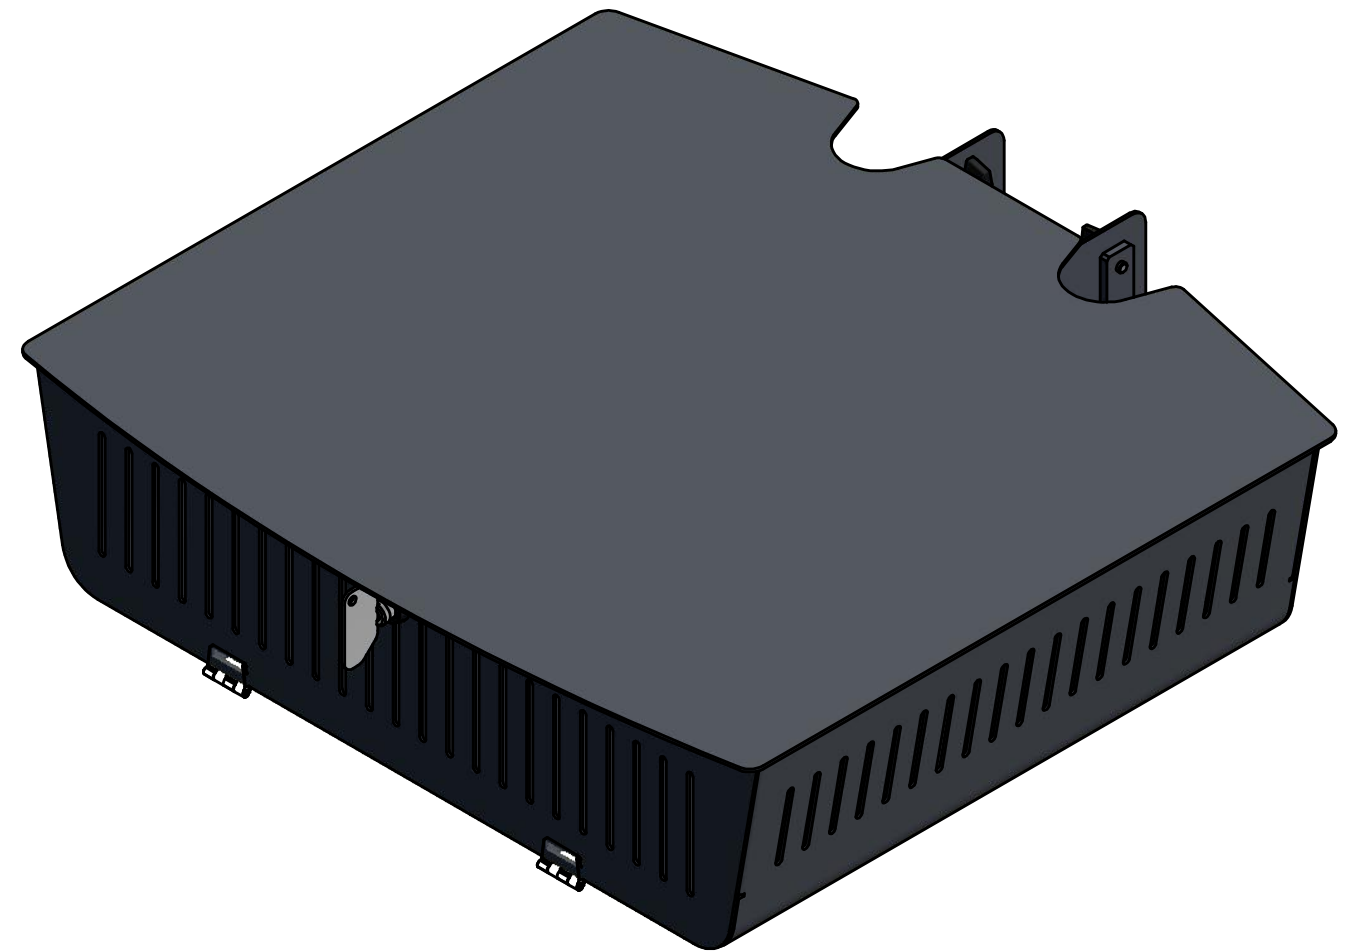

Max. equipment (incl. Cables) dimensions:

Width=440mm
 Depth=380mm
 Height=110mm

Dimensions are indications, not to be used for any preparations. No rights can be derived from the above dimensions.

NOTE: All dimensions are ±..., in mm and subject to change