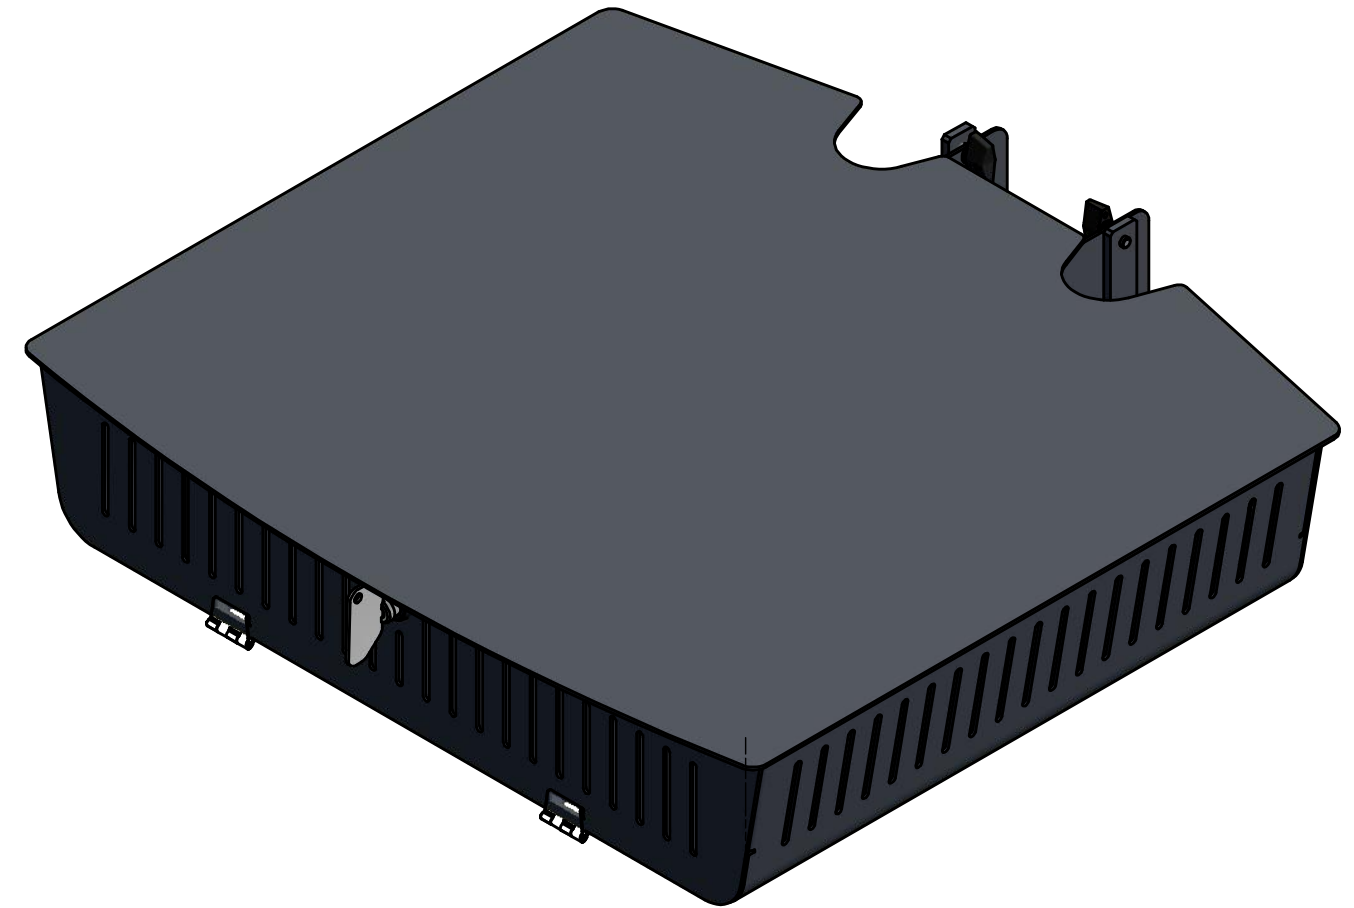

Max. equipment (incl. Cables) dimensions:

Width=440mm
 Depth=380mm
 Height=80mm

Dimensions are indications, not to be used for any preparations. No rights can be derived from the above dimensions.

NOTE: All dimensions are ±..., in mm and subject to change