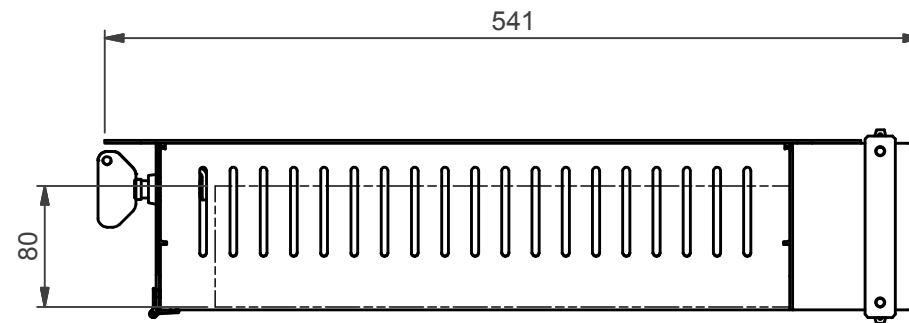

Max. equipment (incl. Cables) dimensions:

Width=440mm
 Depth=380mm
 Height=80mm

Dimensions are indications, not to be used for any preparations. No rights can be derived from the above dimensions.

NOTE: All dimensions are ±..., in mm and subject to change